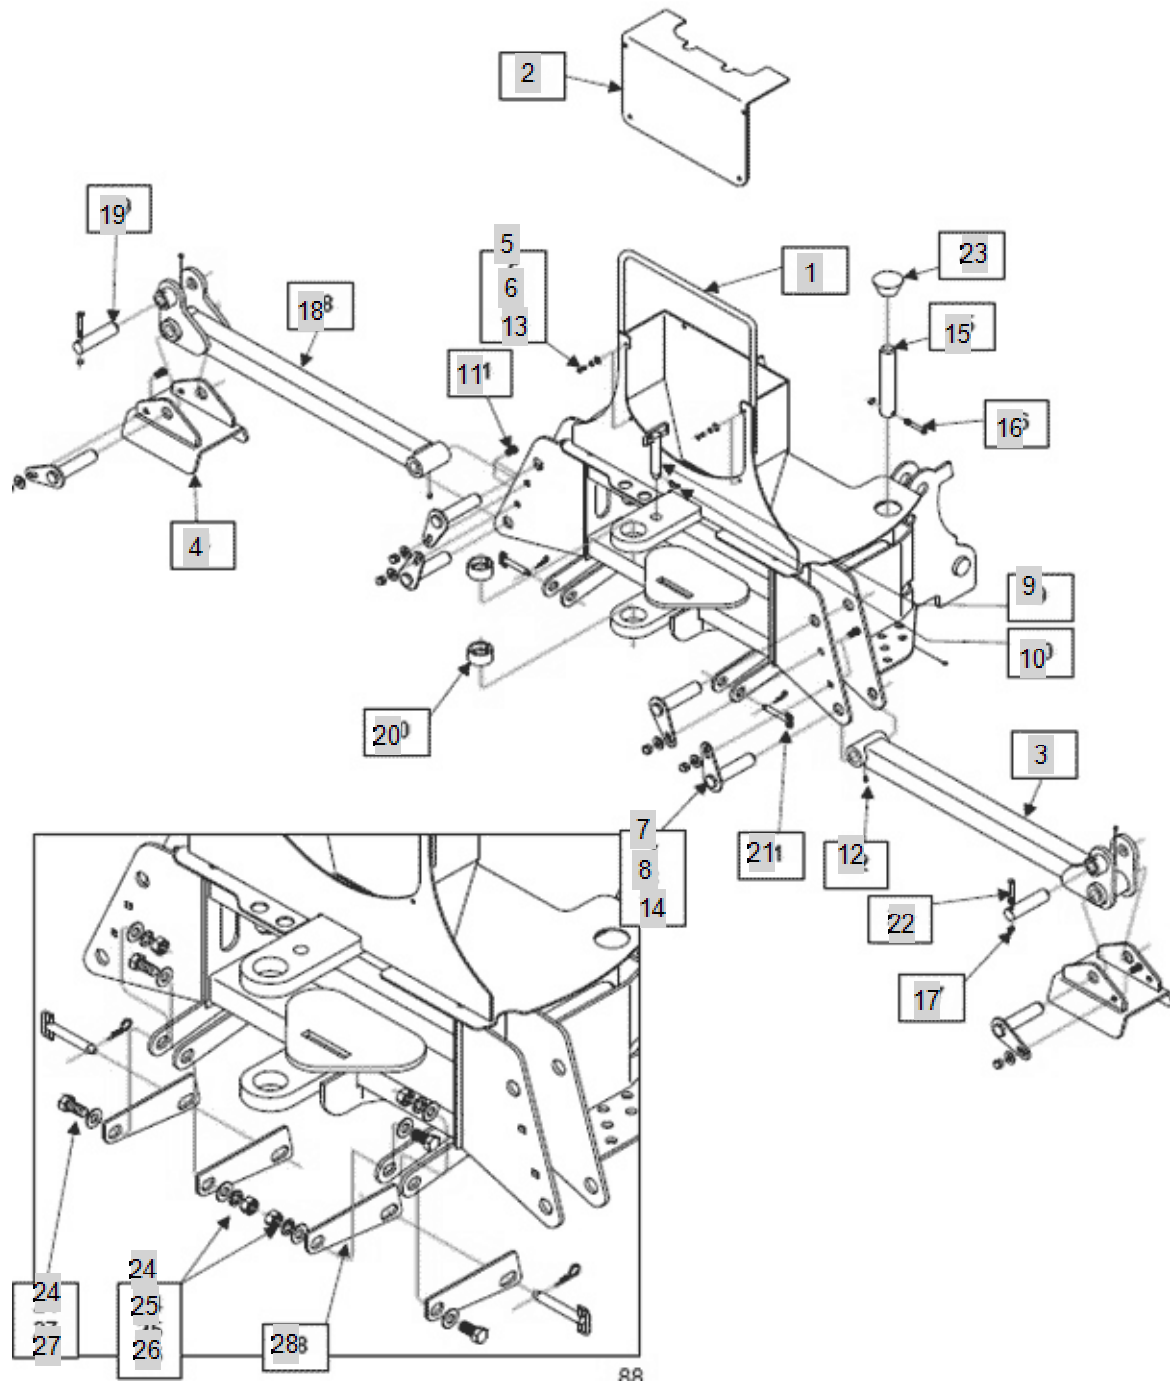

K680(KMW 00Series)

00DANTAL\_CYLINDER\_3170-2039

Year/Month

2020/02

FIG  
00BACKHOE  
K680(KMW 00Series)

BACKHOE\_FRAME\_AND\_HARDWARE

Year/Month

2020/02