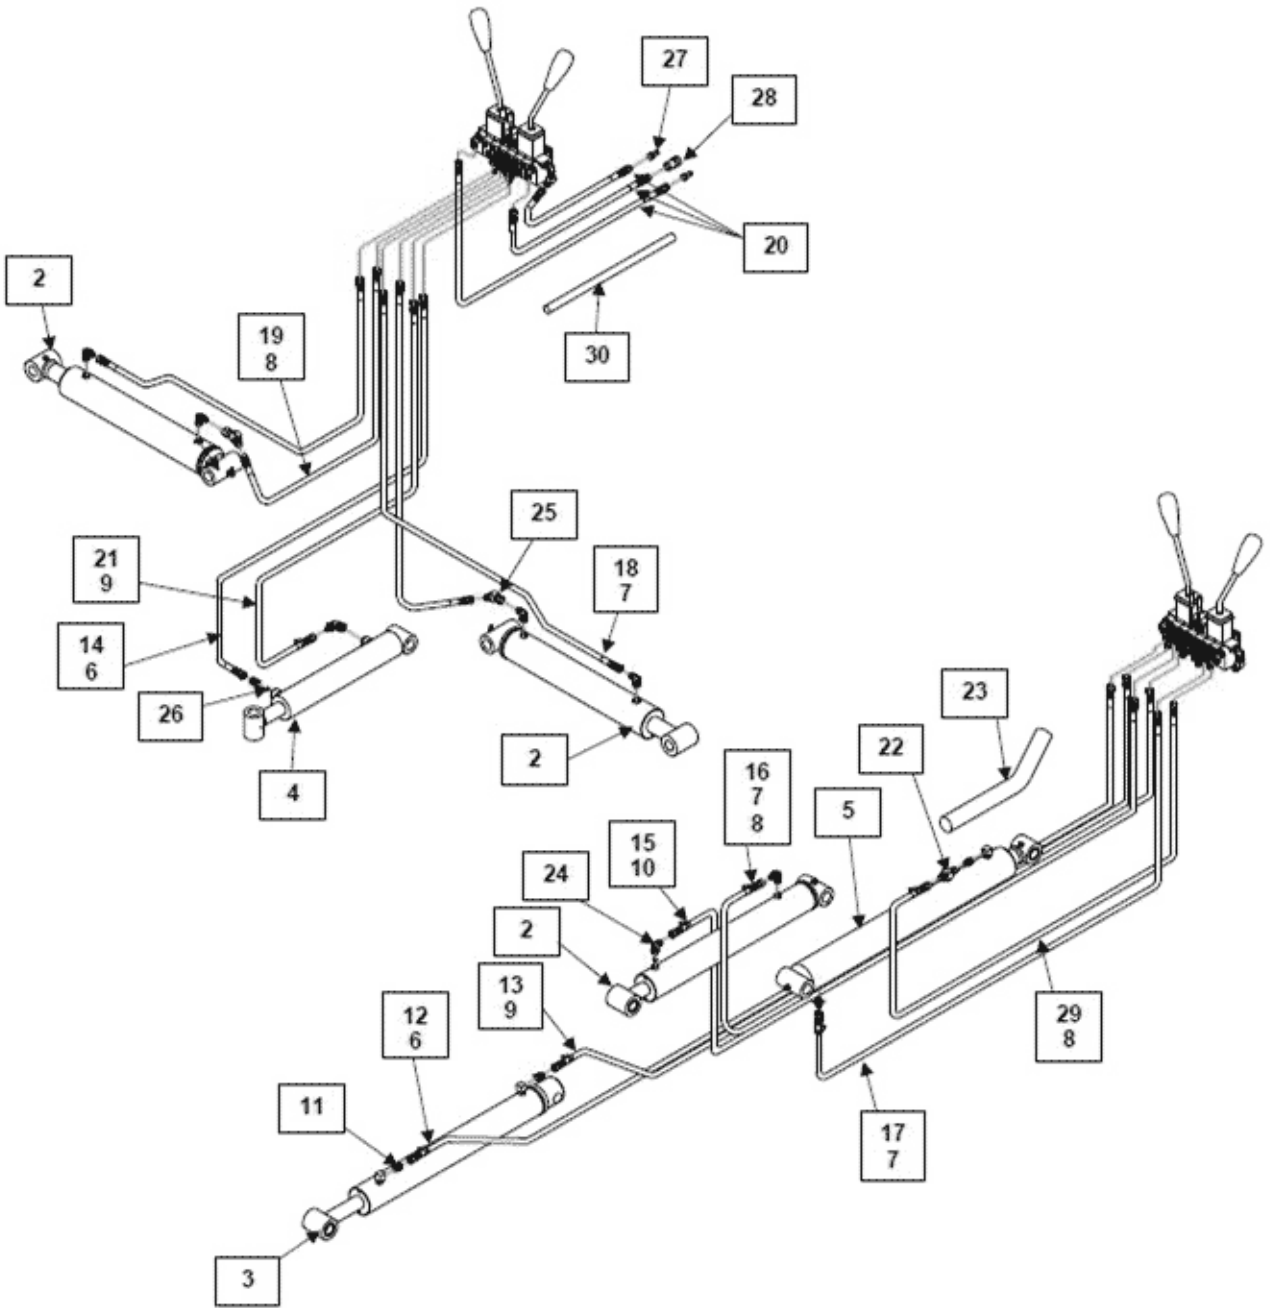

FIG
00CYLINDER
K680(KMW 00Series)

00CYLINDER_HOSE_AND-2

Year/Month
2020/02

*NOTE: If replacing any Hoses noted, order Hose Wrap 0524-2073 below for each Hose replaced. Hose Wrap must be cut to length and secured using Color Code Tie Strap. Make sure to secure Hose Wrap with the same Color Code Tie Strap color combination of original Hose or Hoses being replaced.