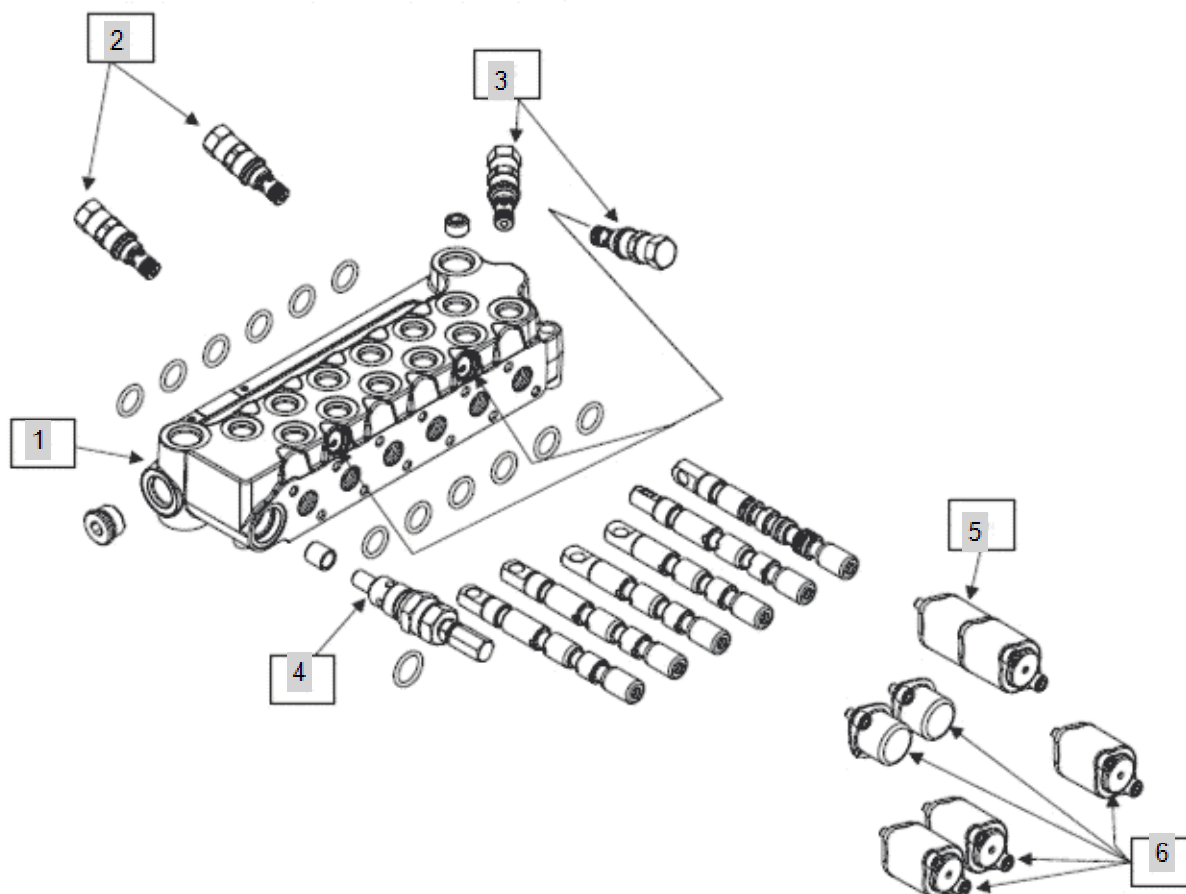

00SLOW\_MOVING\_VEHICLE

Year/Month

2020/02

FIG 00VALVE K680(KMW 00Series)	00VALVE	Year/Month
		2020/02

NOTE: All other items are not serviceable separately.

**WARNING:** Never adjust main valve relief or any port reliefs in backhoe valve. Failure to follow these instructions can cause cylinder and/or backhoe frame damage that could result in personal injury.