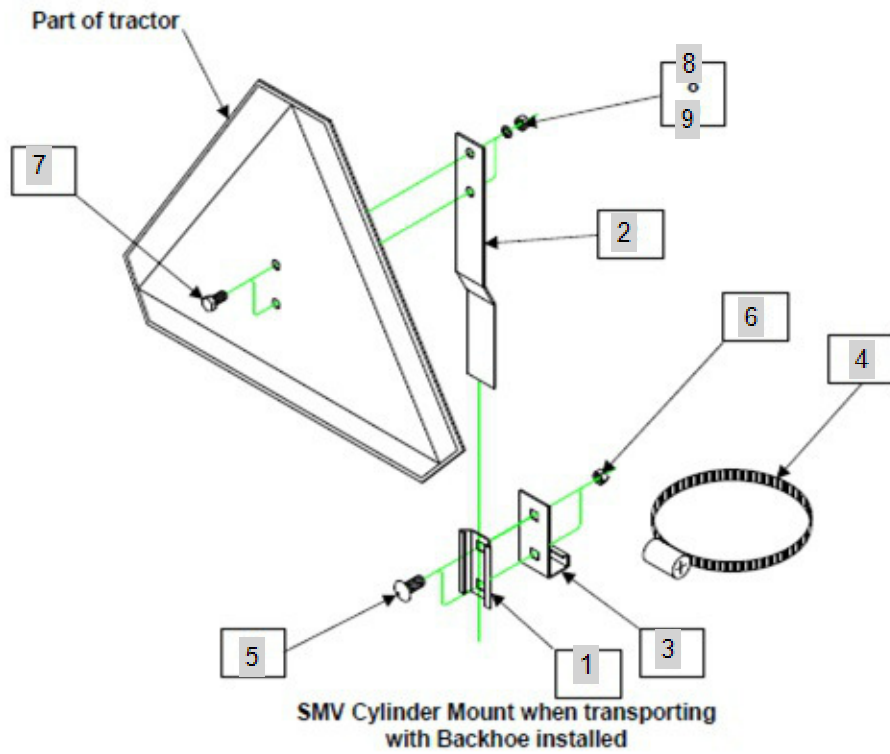

00SLOW\_MOVING\_VEHICLE

Year/Month

2020/02

FIG 00VALVE K680(KMW 00Series)	00VALVE	Year/Month
		2020/02

NOTE: All other items are not serviceable separately.

**WARNING:** Never adjust main valve relief or any port reliefs in backhoe valve. Failure to follow these instructions can cause cylinder and/or backhoe frame damage that could result in personal injury.