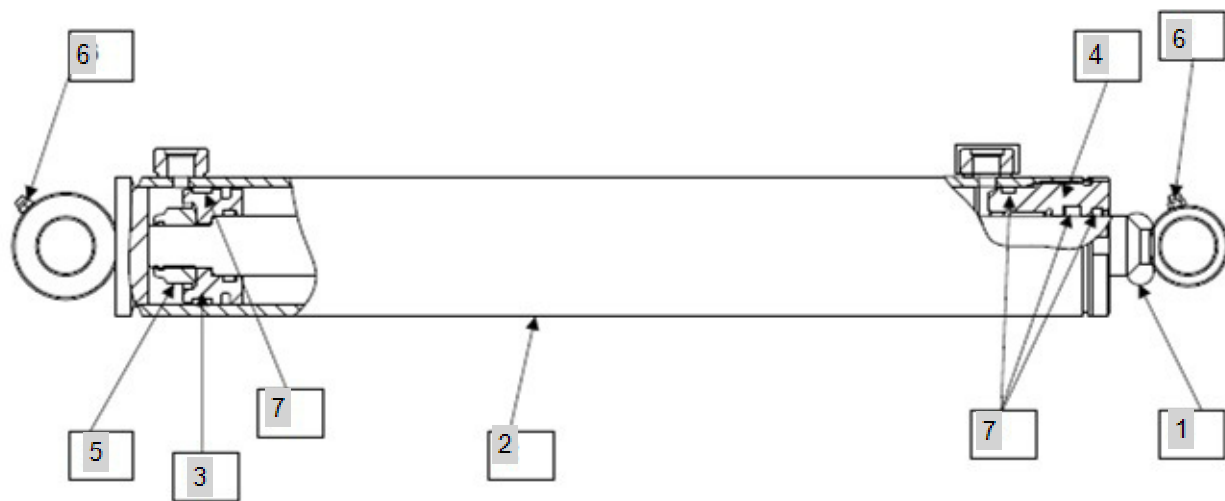

FIG 009

K680(KMW 00Series)

00DANTAL_CYLINDER_3170-2039

Year/Month

2020/02