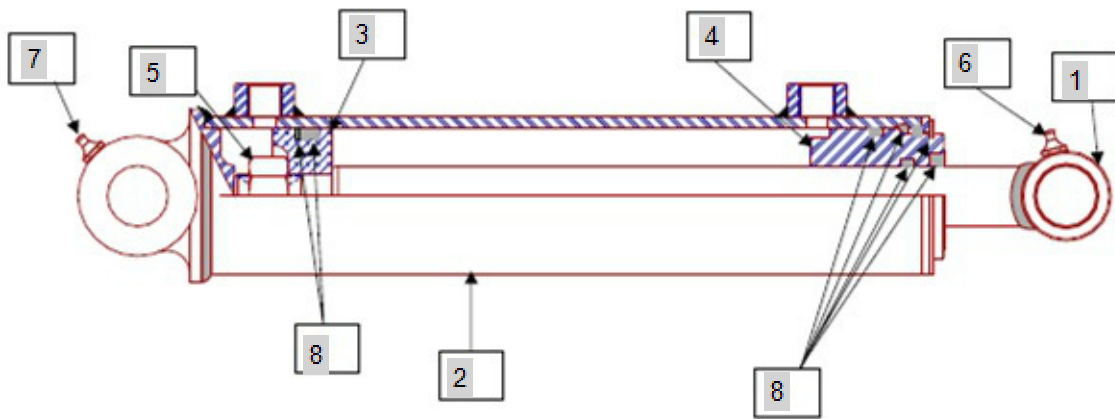

2020/02

FIG  
00CYLINDER  
K680(KMW 00Series)

00CYLINDER\_HOSE\_AND-1

Year/Month

2020/02

\*NOTE: If replacing any Hoses noted, order Hose Wrap 0524-2073 below for each Hose replaced. Hose Wrap must be cut to length and secured using Color Code Tie Strap. Make sure to secure Hose Wrap with the same Color Code Tie Strap color combination of original Hose or Hoses being replaced.