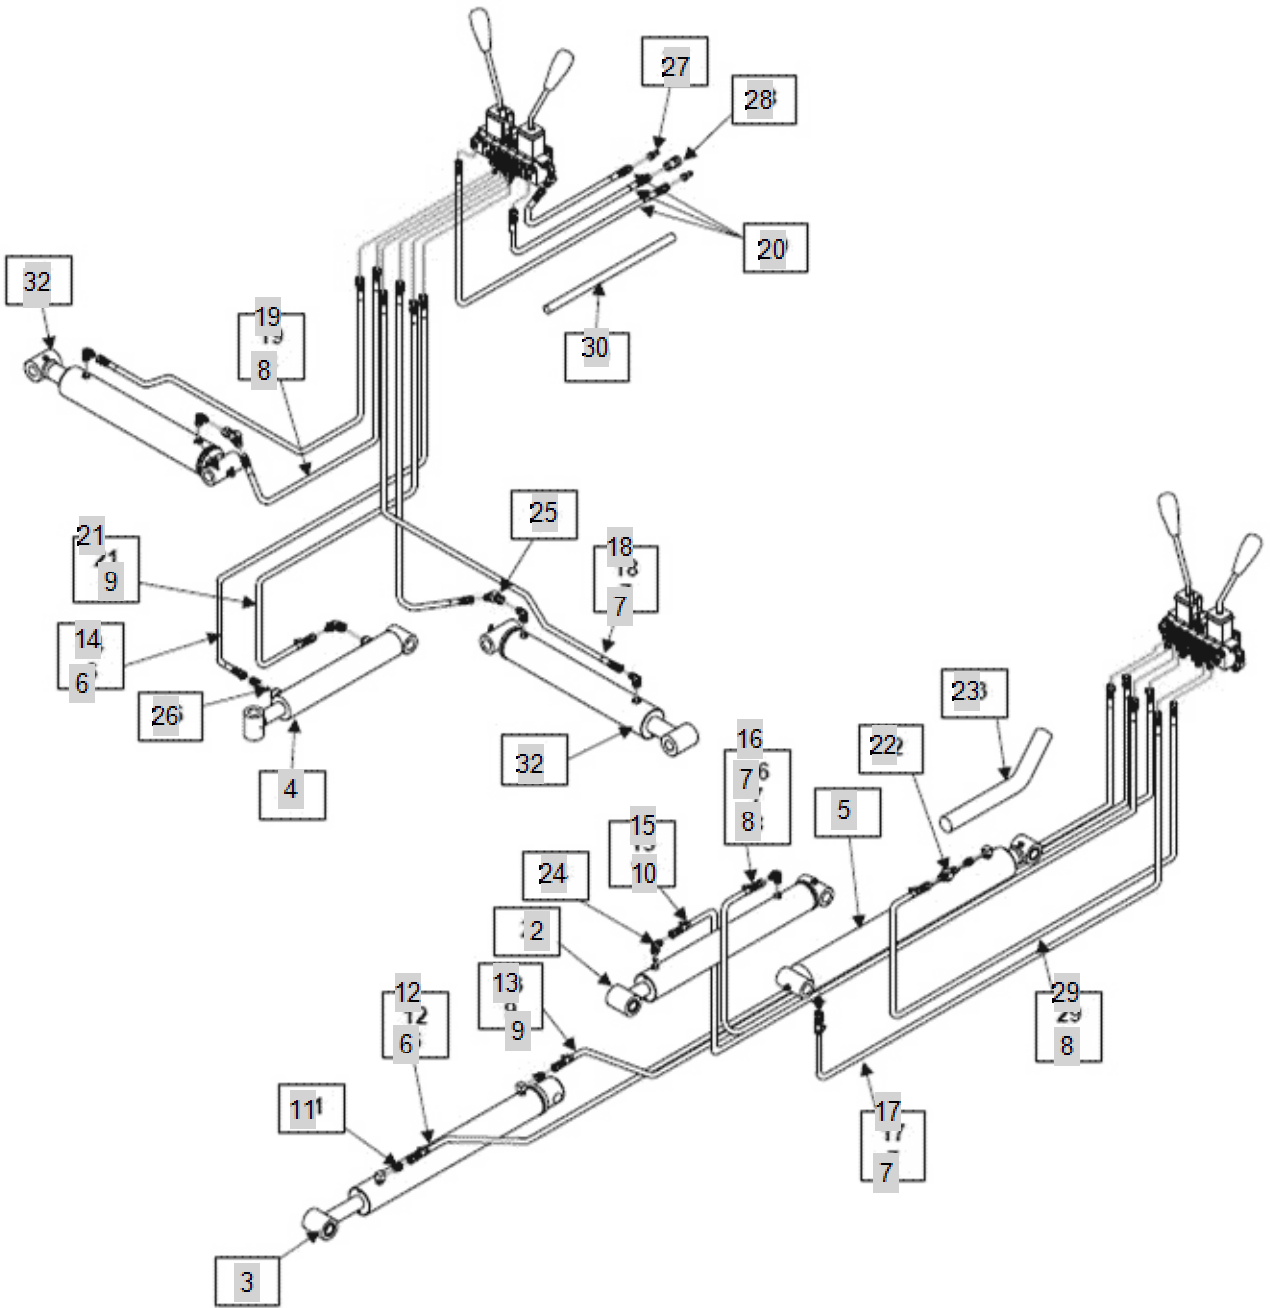

2020/02

FIG  
00CYLINDER  
K680(KMW 00Series)

00CYLINDER\_HOSE\_AND-1

Year/Month

2020/02

\*NOTE: If replacing any Hoses noted, order Hose Wrap 0524-2073 below for each Hose replaced. Hose Wrap must be cut to length and secured using Color Code Tie Strap. Make sure to secure Hose Wrap with the same Color Code Tie Strap color combination of original Hose or Hoses being replaced.

FIG  
00CYLINDER  
K680(KMW 00Series)

00CYLINDER\_HOSE\_AND-2

Year/Month  
2020/02

\*NOTE: If replacing any Hoses noted, order Hose Wrap 0524-2073 below for each Hose replaced. Hose Wrap must be cut to length and secured using Color Code Tie Strap. Make sure to secure Hose Wrap with the same Color Code Tie Strap color combination of original Hose or Hoses being replaced.