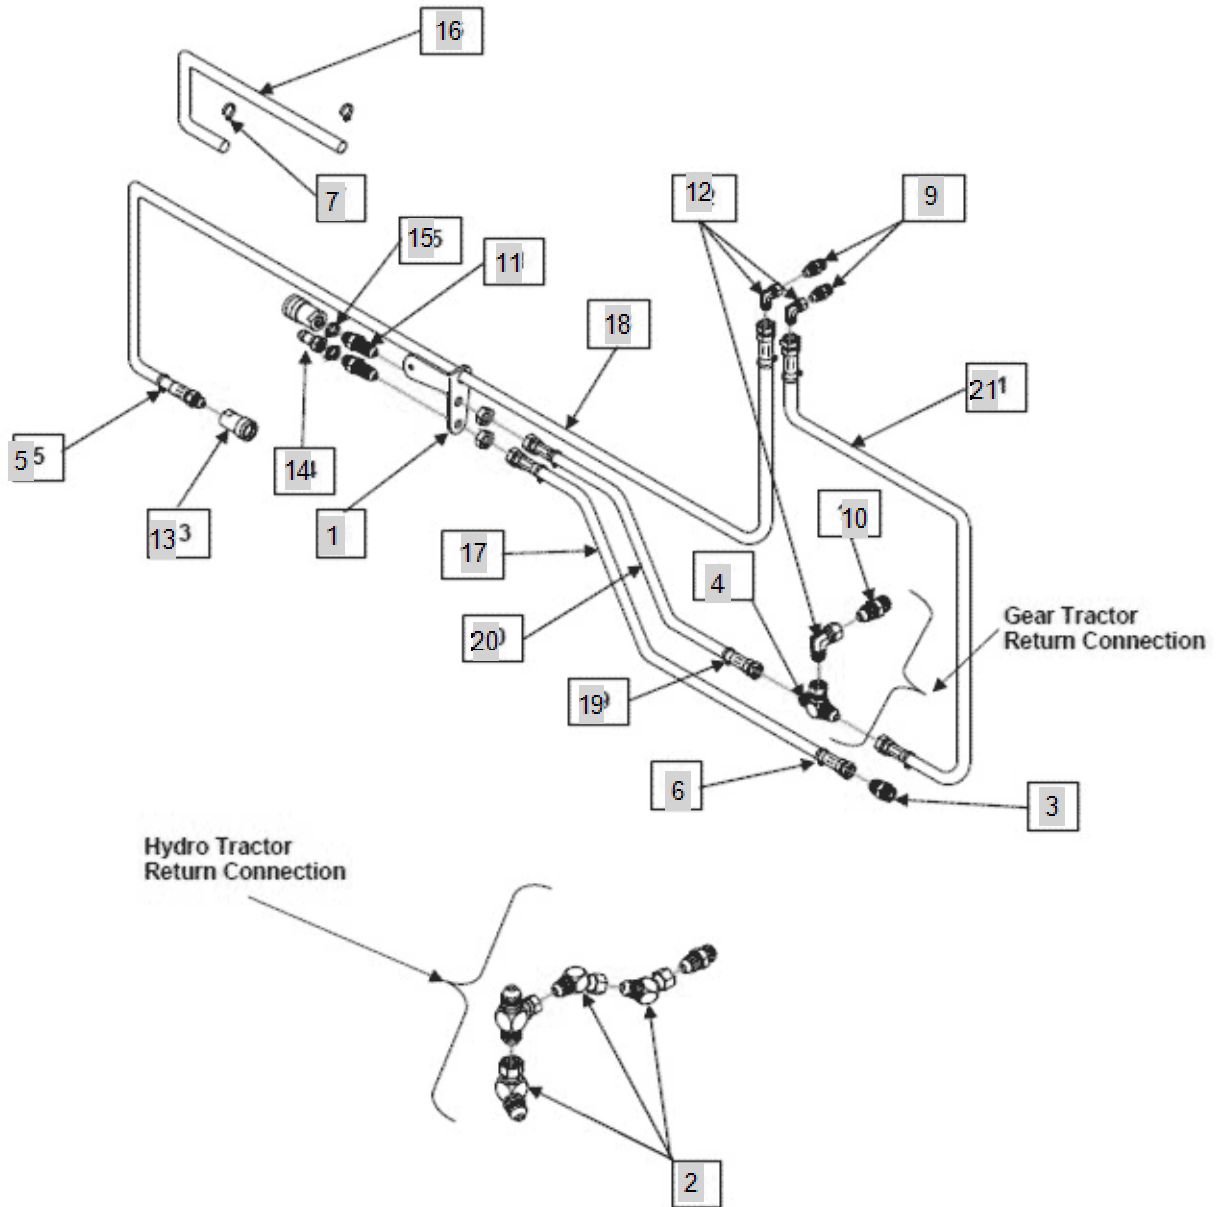

FIG 002

00HYDRAULIC_ADAPTER_HOSE_KIT

Year/Month

K680(KMW 00Series)

2020/02