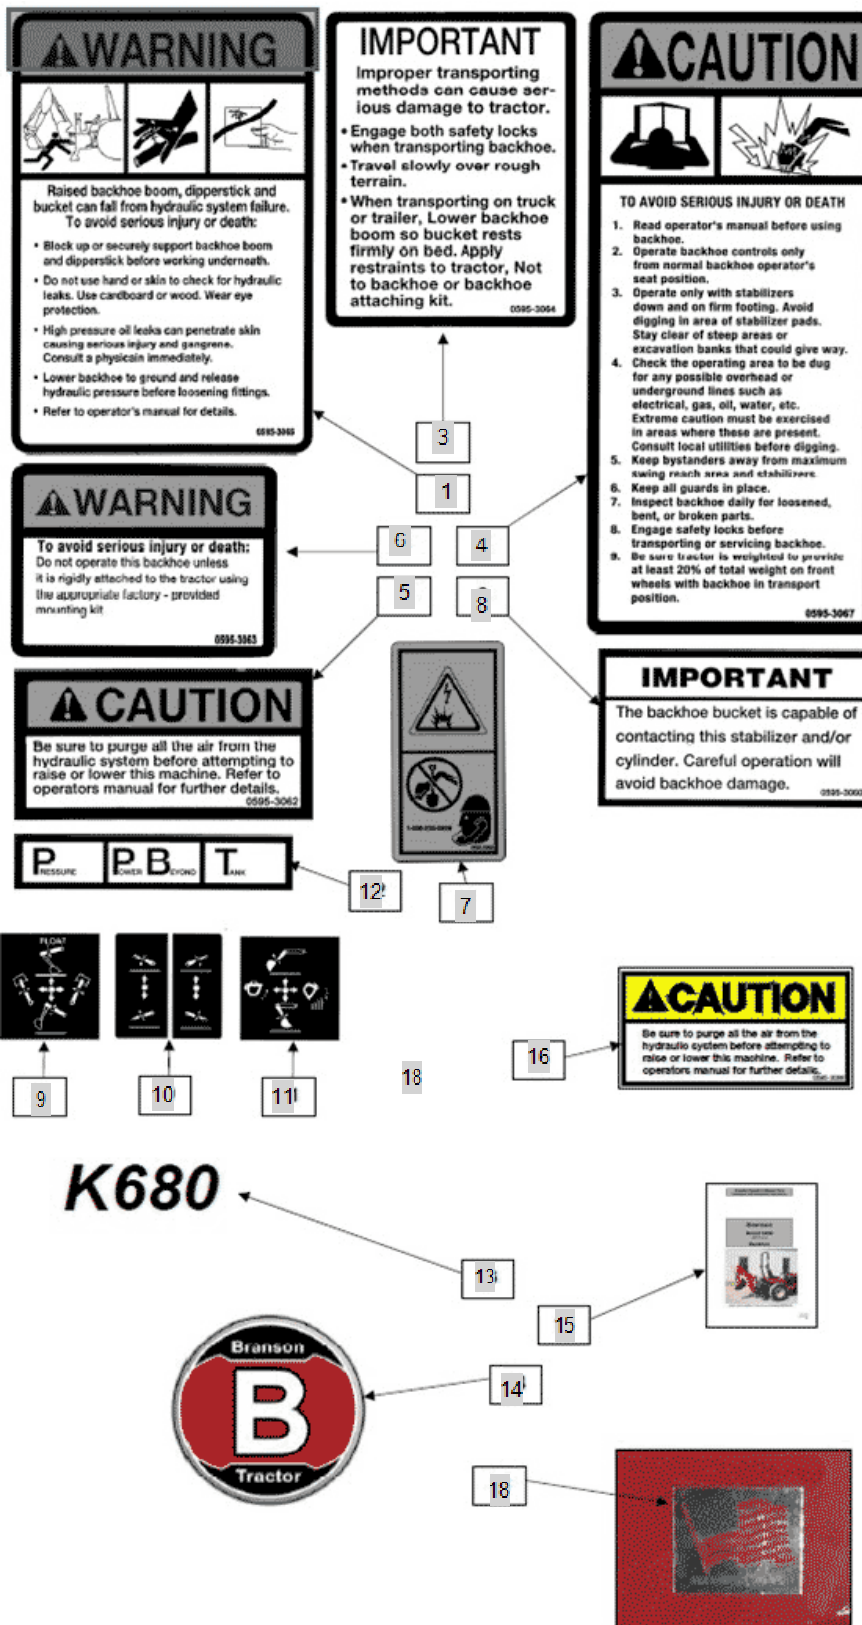

FIG 00DECAL  
K680(KMW 00Series)

DECAL

Year/Month  
2020/02

FIG  
00SEAT BRA  
K680(KMW 00Series)

00SEAT\_BRACKET

Year/Month

2020/02

FIG  
00SLOW MOV  
K680(KMW 00Series)