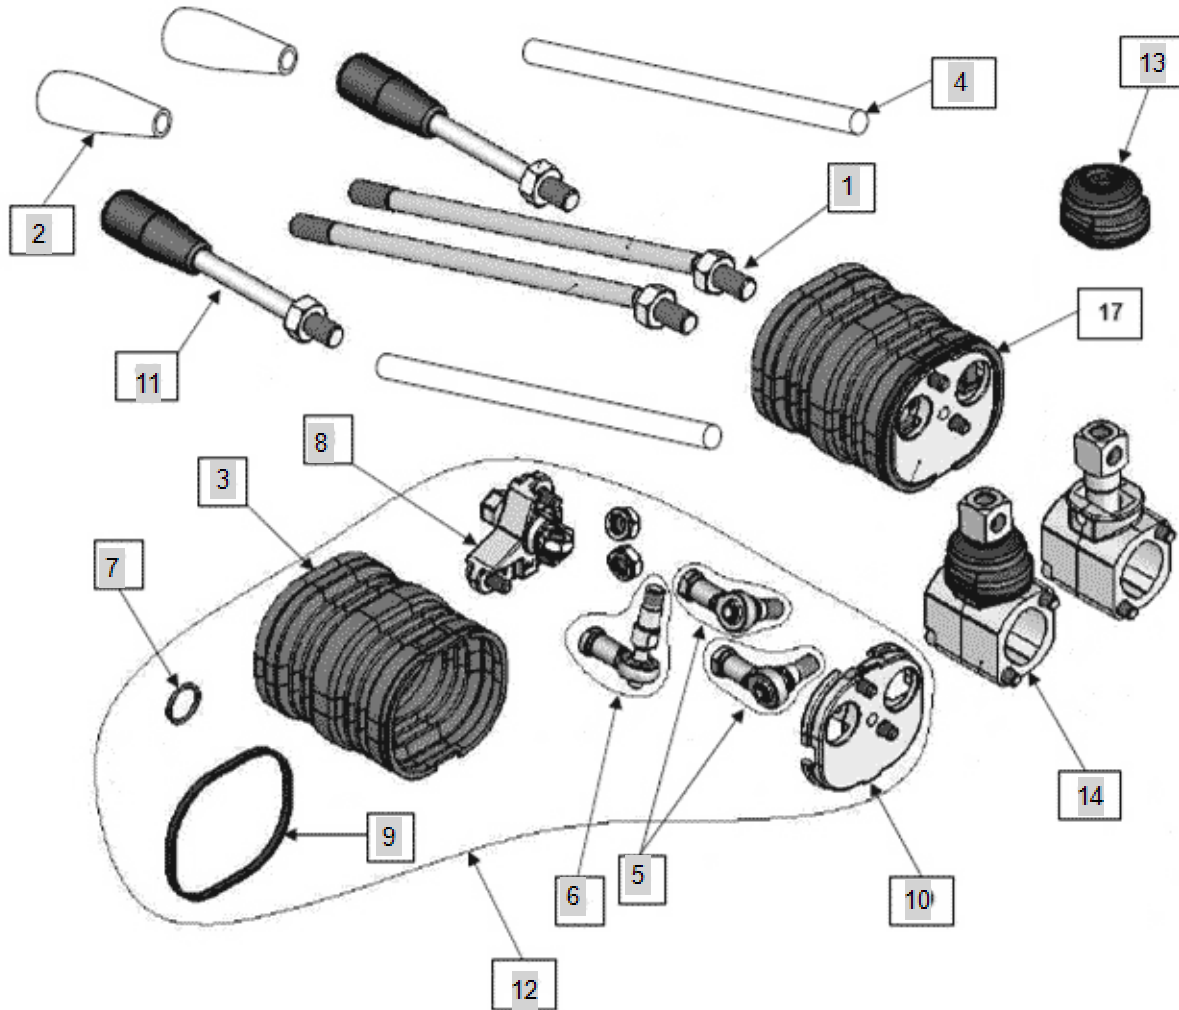

## Parts Catalogue

FIG 001

K680(KMW 00Series)

00CONTROL\_HANDLE\_COMPONENTS

Year/Month

2020/02

FIG 002

00HYDRAULIC\_ADAPTER\_HOSE\_KIT