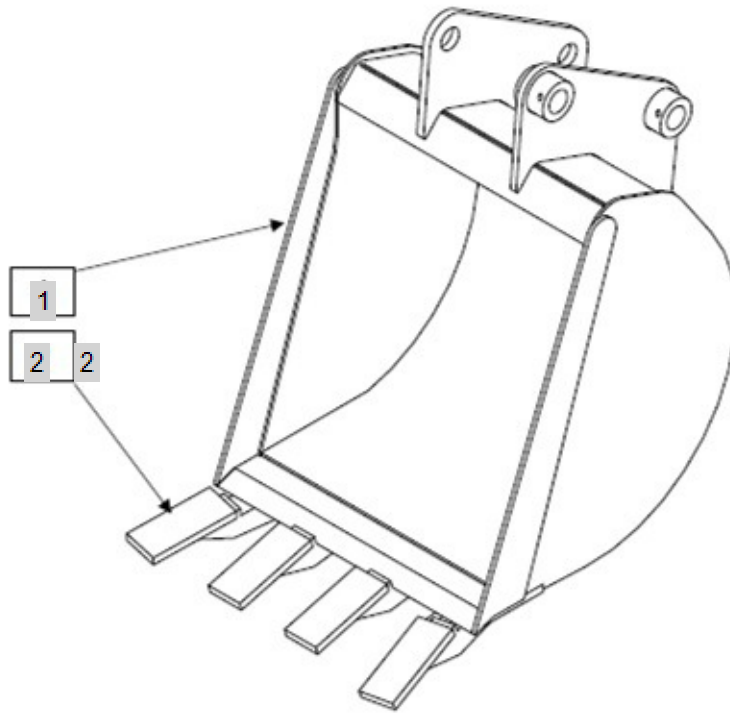

FIG 00BUCKET

K680(KMW 00Series)

00BUCKET

Year/Month

2020/02