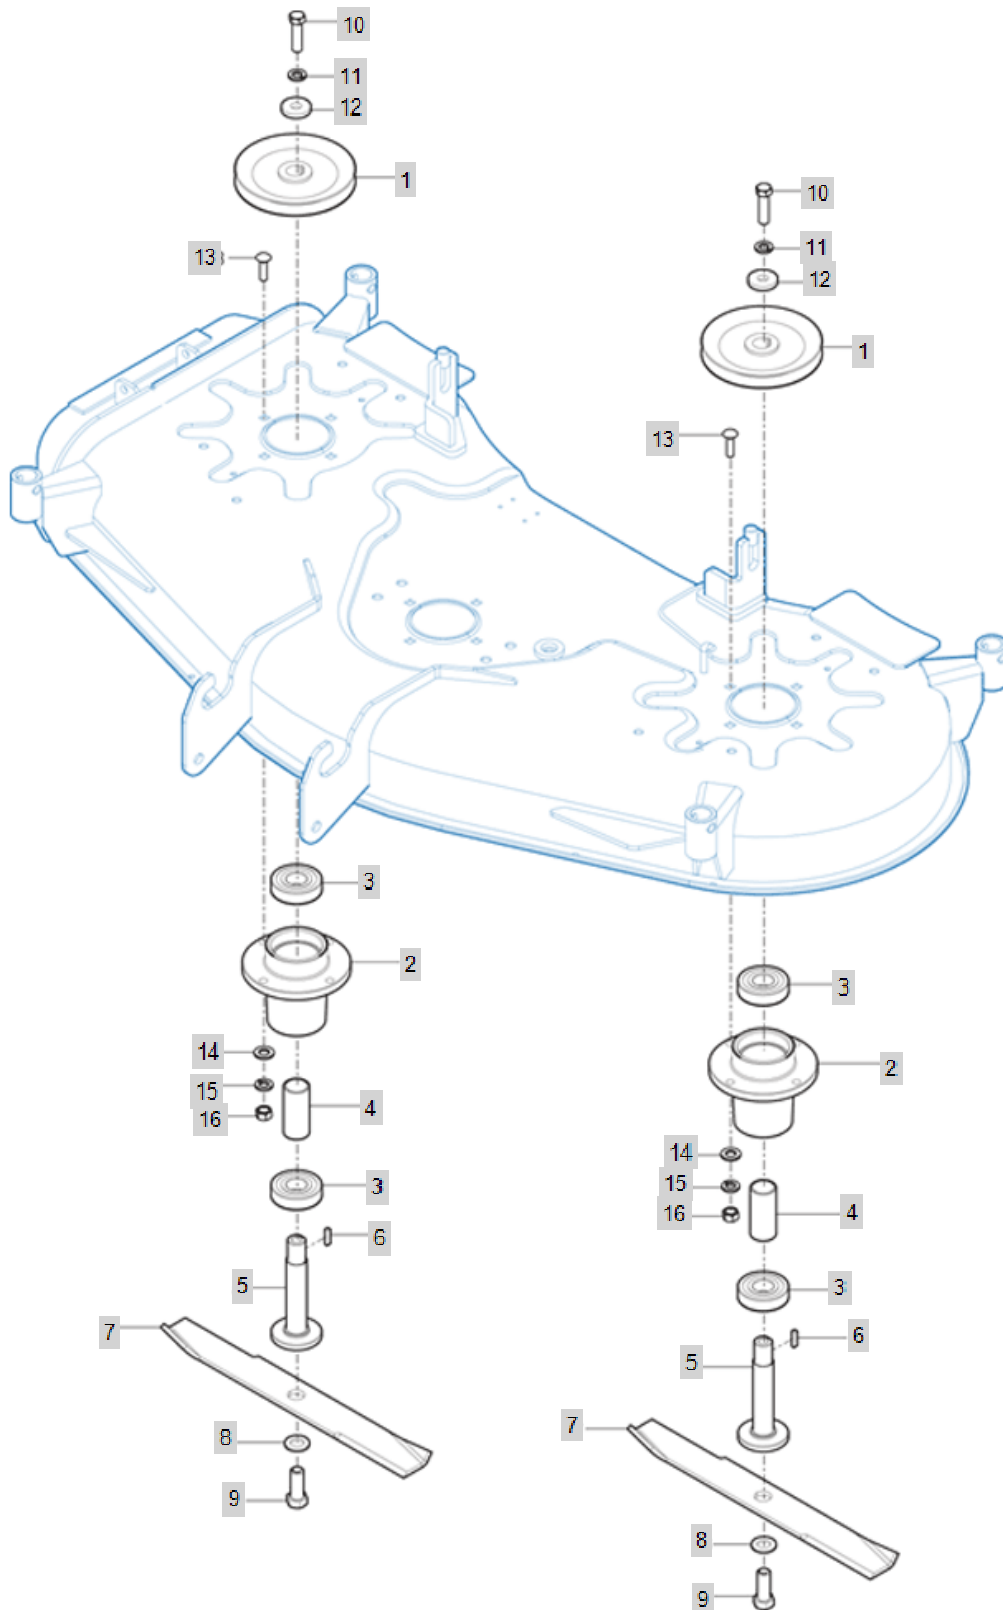

FIG A001		GEAR CASE			Year/Month
BM54S					2020/02
KeyNo.	Part Number	Part Name	Quantity	Other	
1	WA00000327A	GEAR CASE	1		
2	WA00000392A	CAP , 72	1		
3	WA00000393A	CAP , PLATE	1		
4	V2004605008		4		
5	22217-050000	WASHER, SPRING (Φ 05)	4		
6	WA00000394A	SHAFT , IN	1		
7	WA00000395A	SP BEVEL GEAR , 19T	1		
8	24101-063044	BALL BEARING	1		
9	WA00000396A	SHIM	1~2		
10	22252-000520	RING, CIRCLIP (Φ 52)	1		
11	V7441255210	SEAL , OIL/D	1		
12	WA00000397A	SHAFT , OUT	1		
13	WA00000398A	KEY , 5X5X20	1		
14	WA00000399A	BLADE PULLEY	1		
15	V7041400220	C-RING , SHAFT	1		
16	V7441204707	SEAL, OIL (D)	1		
17	V6001162032		1		
18	WA00000400A	SP BEVEL GEAR , 16T	1		
19	WA00000401A	HOUSING	1		
20	24104-063054	BALL BEARING #6305UU	2		
21	WA00000402A	BUSH , HOUSING	1		
22	WA00000403A	COLLAR , BLADE	1		
23	WA00000404A	CARRIAGE BOLT	4		
24	22137-100000	WASHER, PLAIN (Φ 10)	4		
25	85402003130A	NYLON NUT , M10	4		
26	WA00000406A	PLATE COMP , GEAR BOX	1		
27	WA00000407A	BRACKET COMP , GEAR BOX	1		
28	V2114612045		2		
29	WA00000408A	COLLAR , GEAR BOX	2		
30	V2114612025		2		
31	V2014608010		2		
32	V2004612030		4		
33	22137-120000	WASHER, PLAIN (Φ 12)	4		
34	22217-120000	WASHER, SPRING (Φ 12)	4		
35	TA00050453A	NUT	4		
36	WA00000409A	BLADE	1		
37	22137-160000	WASHER, PLAIN (Φ 16)	1		
38	V2034616035	SUB TO-> 26156-160352	1		
39	WA00000410A	PLUG , DRAIN	1		
40	WA00000411A	PLUG	1		
41	WA00000412A	PACKING	1		
42	24101-062054	Bearing, Ball (#6205)	1		
43	WA00000413A	WASHER , OIL PLUG	2		

FIG A002

BLADE PULLEY

Year/Month

BM54S

2020/02

FIG A003

TENSION PULLEY

Year/Month