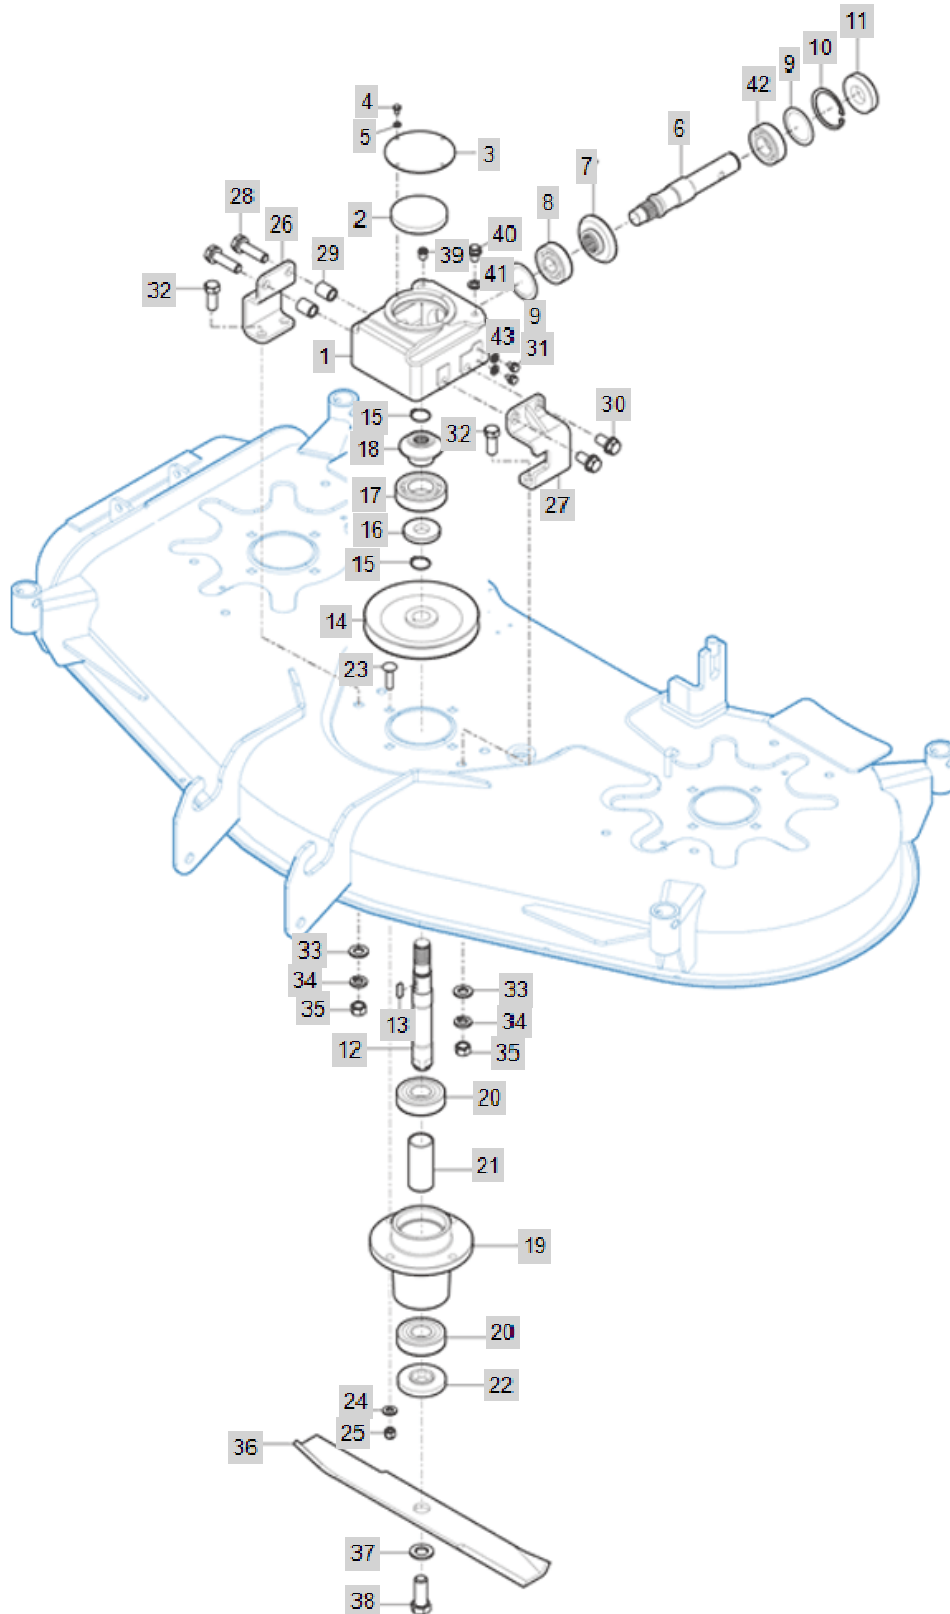

KUKJE BM54S Branson ETC

Parts Catalogue

 **BRANSON TRACTOR**

FIG A001

GEAR CASE

Year/Month

BM54S

2020/02

FIG A001		GEAR CASE			Year/Month
BM54S					2020/02
KeyNo.	Part Number	Part Name	Quantity	Other	
1	WA00000327A	GEAR CASE	1		
2	WA00000392A	CAP , 72	1		
3	WA00000393A	CAP , PLATE	1		
4	V2004605008		4		
5	22217-050000	WASHER, SPRING (Φ 05)	4		
6	WA00000394A	SHAFT , IN	1		
7	WA00000395A	SP BEVEL GEAR , 19T	1		
8	24101-063044	BALL BEARING	1		
9	WA00000396A	SHIM	1~2		
10	22252-000520	RING, CIRCLIP (Φ 52)	1		
11	V7441255210	SEAL , OIL/D	1		
12	WA00000397A	SHAFT , OUT	1		
13	WA00000398A	KEY , 5X5X20	1		
14	WA00000399A	BLADE PULLEY	1		
15	V7041400220	C-RING , SHAFT	1		
16	V7441204707	SEAL, OIL (D)	1		
17	V6001162032		1		
18	WA00000400A	SP BEVEL GEAR , 16T	1		
19	WA00000401A	HOUSING	1		
20	24104-063054	BALL BEARING #6305UU	2		
21	WA00000402A	BUSH , HOUSING	1		
22	WA00000403A	COLLAR , BLADE	1		
23	WA00000404A	CARRIAGE BOLT	4		
24	22137-100000	WASHER, PLAIN (Φ 10)	4		
25	85402003130A	NYLON NUT , M10	4		
26	WA00000406A	PLATE COMP , GEAR BOX	1		
27	WA00000407A	BRACKET COMP , GEAR BOX	1		
28	V2114612045		2		
29	WA00000408A	COLLAR , GEAR BOX	2		
30	V2114612025		2		
31	V2014608010		2		
32	V2004612030		4		
33	22137-120000	WASHER, PLAIN (Φ 12)	4		
34	22217-120000	WASHER, SPRING (Φ 12)	4		
35	TA00050453A	NUT	4		
36	WA00000409A	BLADE	1		
37	22137-160000	WASHER, PLAIN (Φ 16)	1		
38	V2034616035	SUB TO-> 26156-160352	1		
39	WA00000410A	PLUG , DRAIN	1		
40	WA00000411A	PLUG	1		
41	WA00000412A	PACKING	1		
42	24101-062054	Bearing, Ball (#6205)	1		
43	WA00000413A	WASHER , OIL PLUG	2		

FIG A002

BLADE PULLEY

Year/Month

BM54S

2020/02

FIG A003

TENSION PULLEY

Year/Month