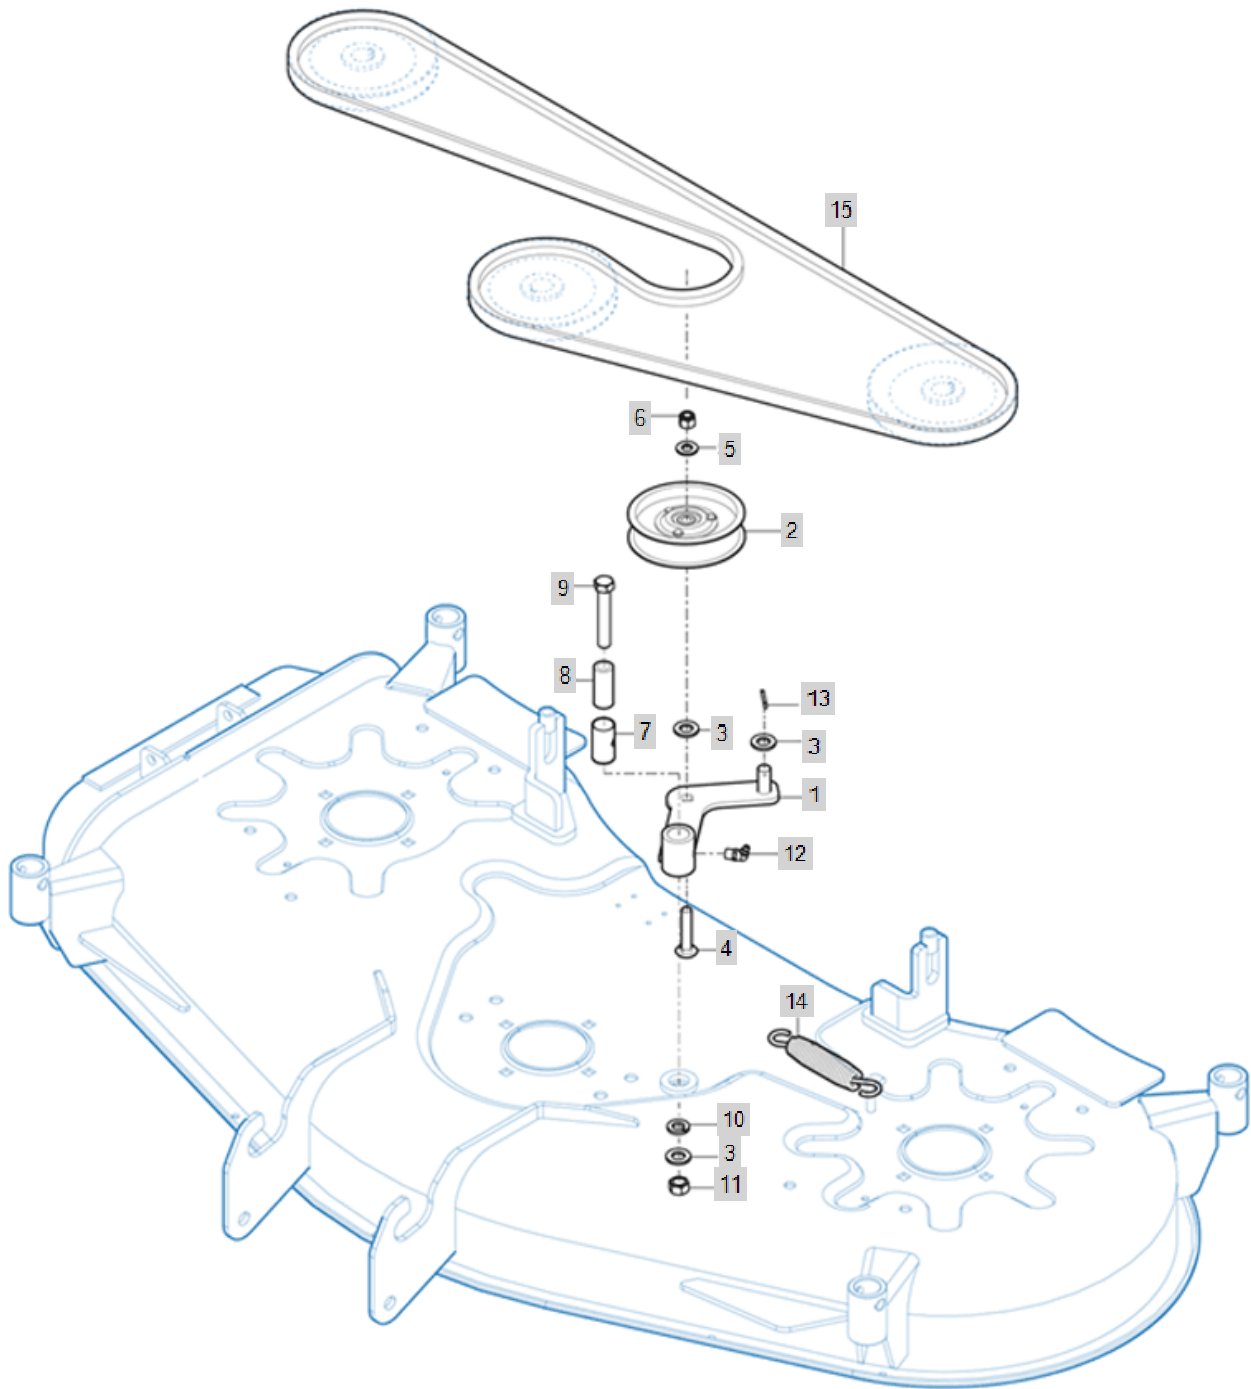

FIG A001		GEAR CASE			Year/Month
BM54S					2020/02
KeyNo.	Part Number	Part Name	Quantity	Other	
1	WA00000327A	GEAR CASE	1		
2	WA00000392A	CAP , 72	1		
3	WA00000393A	CAP , PLATE	1		
4	V2004605008		4		
5	22217-050000	WASHER, SPRING (Φ 05)	4		
6	WA00000394A	SHAFT , IN	1		
7	WA00000395A	SP BEVEL GEAR , 19T	1		
8	24101-063044	BALL BEARING	1		
9	WA00000396A	SHIM	1~2		
10	22252-000520	RING, CIRCLIP (Φ 52)	1		
11	V7441255210	SEAL , OIL/D	1		
12	WA00000397A	SHAFT , OUT	1		
13	WA00000398A	KEY , 5X5X20	1		
14	WA00000399A	BLADE PULLEY	1		
15	V7041400220	C-RING , SHAFT	1		
16	V7441204707	SEAL, OIL (D)	1		
17	V6001162032		1		
18	WA00000400A	SP BEVEL GEAR , 16T	1		
19	WA00000401A	HOUSING	1		
20	24104-063054	BALL BEARING #6305UU	2		
21	WA00000402A	BUSH , HOUSING	1		
22	WA00000403A	COLLAR , BLADE	1		
23	WA00000404A	CARRIAGE BOLT	4		
24	22137-100000	WASHER, PLAIN (Φ 10)	4		
25	85402003130A	NYLON NUT , M10	4		
26	WA00000406A	PLATE COMP , GEAR BOX	1		
27	WA00000407A	BRACKET COMP , GEAR BOX	1		
28	V2114612045		2		
29	WA00000408A	COLLAR , GEAR BOX	2		
30	V2114612025		2		
31	V2014608010		2		
32	V2004612030		4		
33	22137-120000	WASHER, PLAIN (Φ 12)	4		
34	22217-120000	WASHER, SPRING (Φ 12)	4		
35	TA00050453A	NUT	4		
36	WA00000409A	BLADE	1		
37	22137-160000	WASHER, PLAIN (Φ 16)	1		
38	V2034616035	SUB TO-> 26156-160352	1		
39	WA00000410A	PLUG , DRAIN	1		
40	WA00000411A	PLUG	1		
41	WA00000412A	PACKING	1		
42	24101-062054	Bearing, Ball (#6205)	1		
43	WA00000413A	WASHER , OIL PLUG	2		

BM54S

2020/02

FIG A004

COVER, CHUTE

Year/Month

BM54S

2020/02

FIG A005