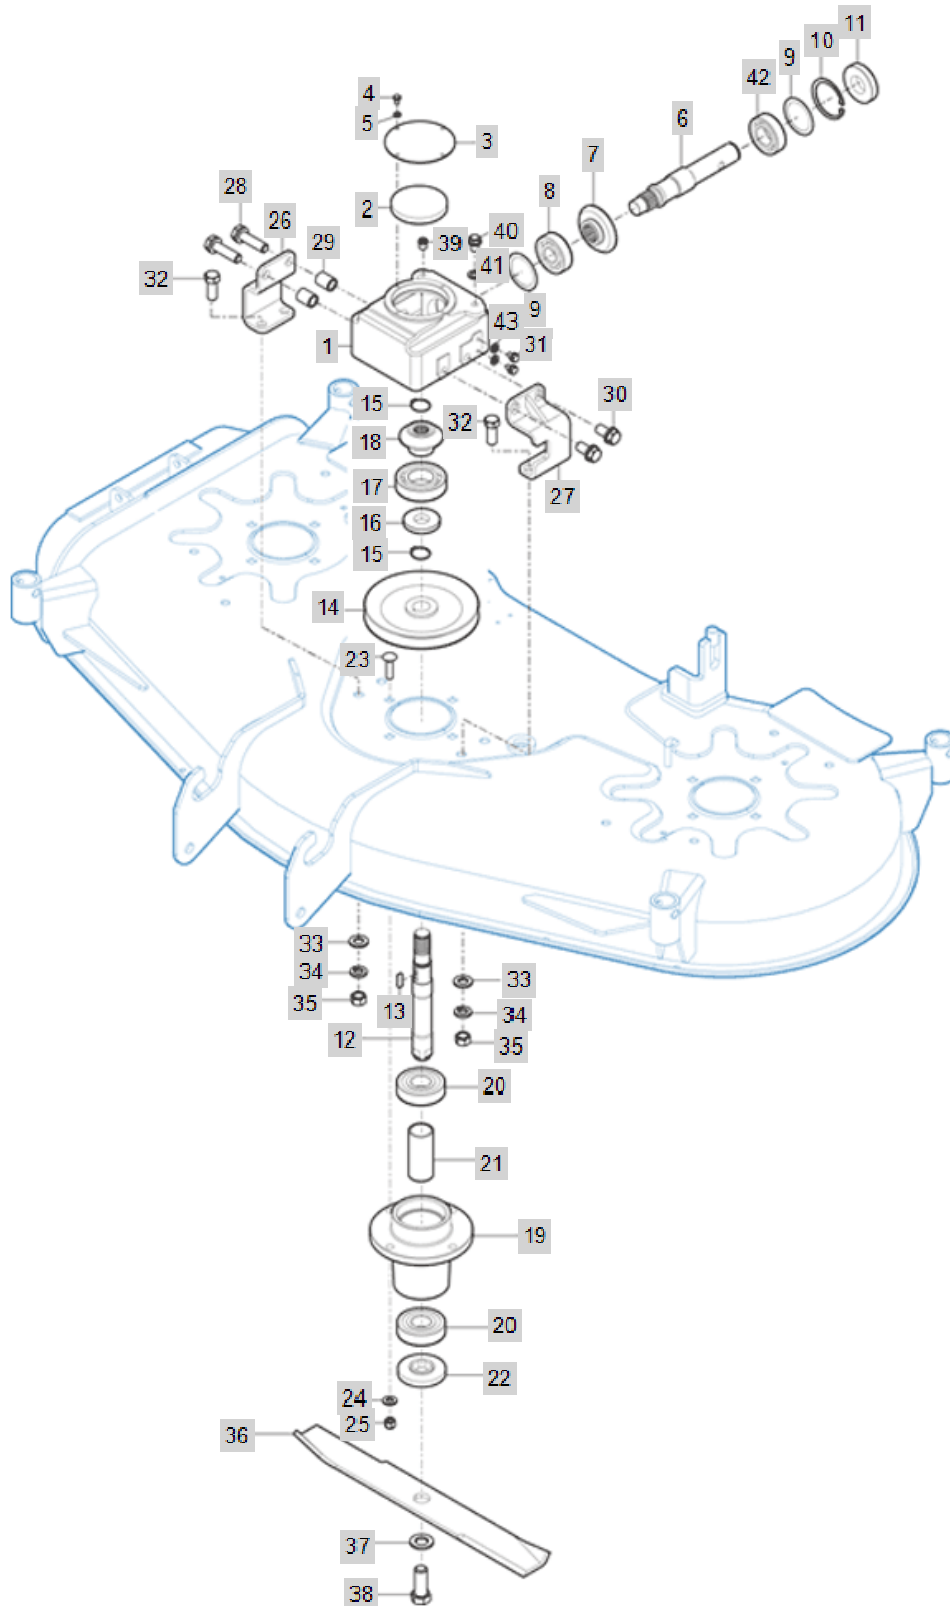

KUKJE BM48 Branson ETC

Parts Catalogue

 **BRANSON TRACTOR**

FIG A001

GEAR CASE

Year/Month

BM48

2020/02

FIG A001		GEAR CASE			Year/Month
BM48					2020/02
KeyNo.	Part Number	Part Name	Quantity	Other	
1	WA00000327A	GEAR CASE	1		
2	WA00000392A	CAP , 72	1		
3	WA00000393A	CAP , PLATE	1		
4	V2004605008		4		
5	22217-050000	WASHER, SPRING (Φ 05)	4		
6	WA00000394A	SHAFT , IN	1		
7	WA00000395A	SP BEVEL GEAR , 19T	1		
8	24101-063044	BALL BEARING	1		
9	WA00000396A	SHIM	1~2		
10	22252-000520	RING, CIRCLIP (Φ 52)	1		
11	V7441255210	SEAL , OIL/D	1		
12	WA00000397A	SHAFT , OUT	1		
13	WA00000398A	KEY , 5X5X20	1		
14	WA00000399A	BLADE PULLEY	1		
15	V7041400220	C-RING , SHAFT	1		
16	V7441204707	SEAL, OIL (D)	1		
17	V6001162032		1		
18	WA00000400A	SP BEVEL GEAR , 16T	1		
19	WA00000401A	HOUSING	1		
20	24104-063054	BALL BEARING #6305UU	2		
21	WA00000402A	BUSH , HOUSING	1		
22	WA00000403A	COLLAR , BLADE	1		
23	WA00000404A	CARRIAGE BOLT	4		
24	22137-100000	WASHER, PLAIN (Φ 10)	4		
25	85402003130A	NYLON NUT , M10	4		
26	WA00000406A	PLATE COMP , GEAR BOX	1		
27	WA00000407A	BRACKET COMP , GEAR BOX	1		
28	V2114612045		2		
29	WA00000408A	COLLAR , GEAR BOX	2		
30	V2114612025		2		
31	V2014608010		2		
32	V2004612030		4		
33	22137-120000	WASHER, PLAIN (Φ 12)	4		
34	22217-120000	WASHER, SPRING (Φ 12)	4		
35	TA00050453A	NUT	4		
36	WA00000409A	BLADE	1		
37	22137-160000	WASHER, PLAIN (Φ 16)	1		
38	V2034616035	SUB TO-> 26156-160352	1		
39	WA00000410A	PLUG , DRAIN	1		
40	WA00000411A	PLUG	1		
41	WA00000412A	PACKING	1		
42	24101-062054	Bearing, Ball (#6205)	1		
43	WA00000413A	WASHER , OIL PLUG	2		

FIG A002

BLADE PULLEY

Year/Month

BM48

2020/02

FIG A003

TENSION PULLEY

Year/Month