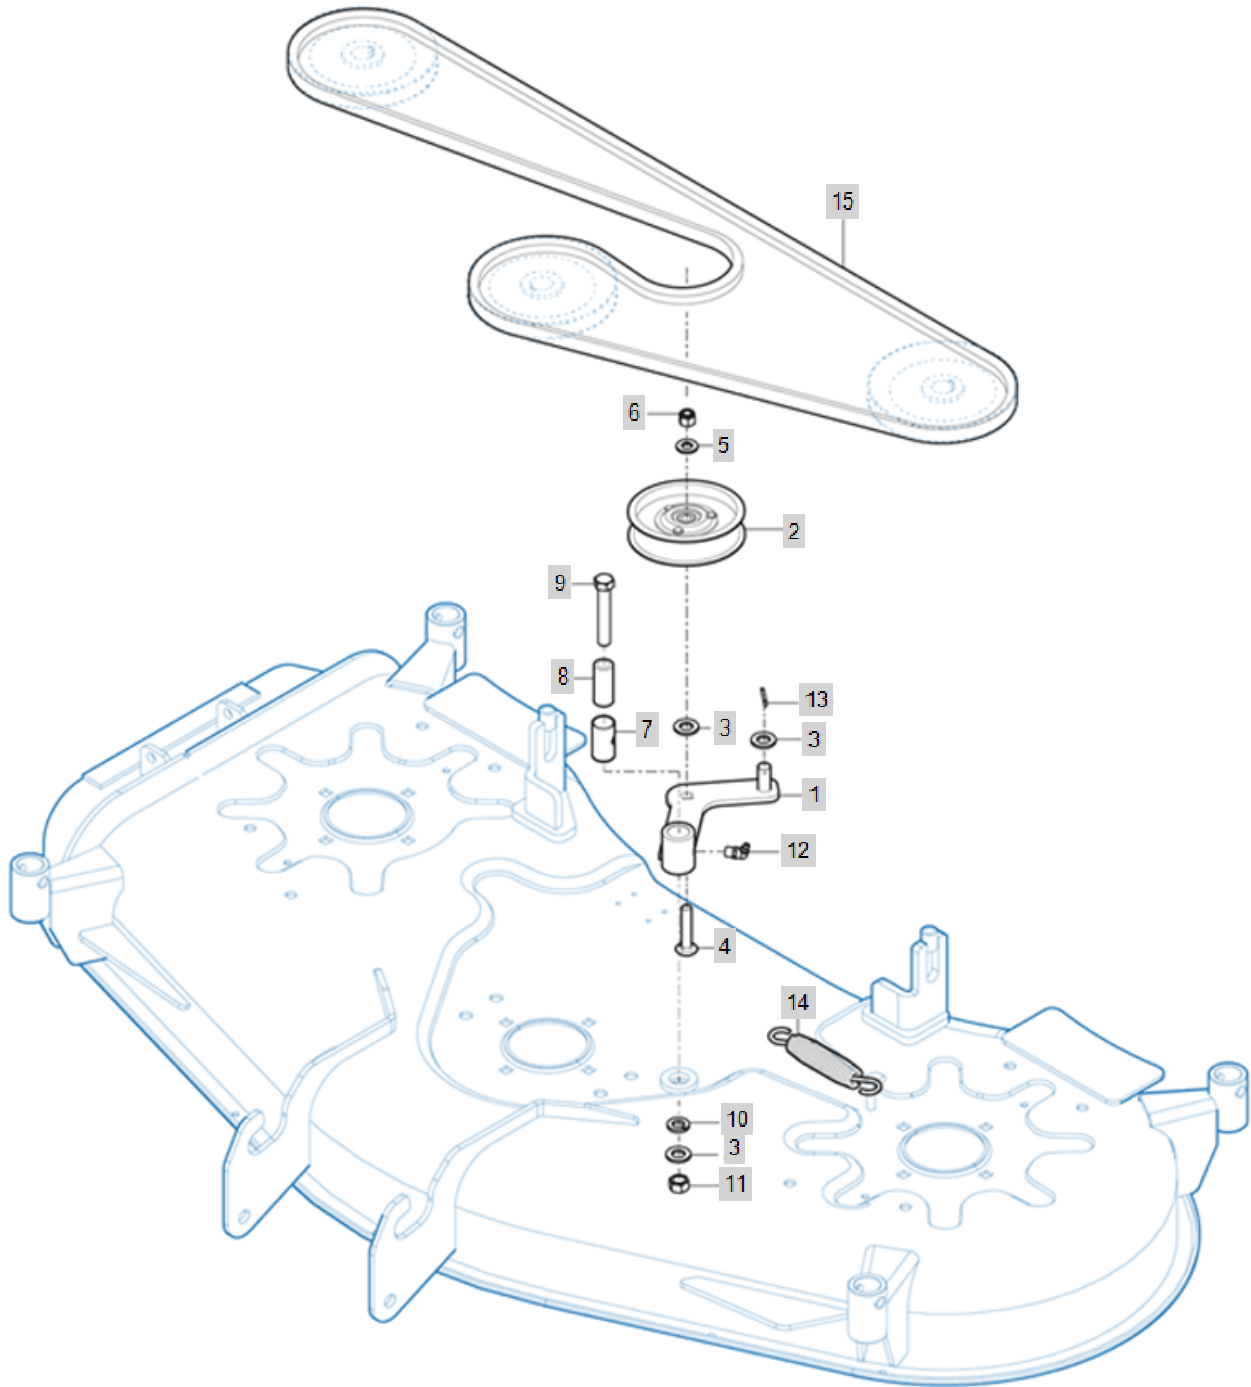

FIG A001		GEAR CASE			Year/Month
BM48					2020/02
KeyNo.	Part Number	Part Name	Quantity	Other	
1	WA00000327A	GEAR CASE	1		
2	WA00000392A	CAP , 72	1		
3	WA00000393A	CAP , PLATE	1		
4	V2004605008		4		
5	22217-050000	WASHER, SPRING (Φ 05)	4		
6	WA00000394A	SHAFT , IN	1		
7	WA00000395A	SP BEVEL GEAR , 19T	1		
8	24101-063044	BALL BEARING	1		
9	WA00000396A	SHIM	1~2		
10	22252-000520	RING, CIRCLIP (Φ 52)	1		
11	V7441255210	SEAL , OIL/D	1		
12	WA00000397A	SHAFT , OUT	1		
13	WA00000398A	KEY , 5X5X20	1		
14	WA00000399A	BLADE PULLEY	1		
15	V7041400220	C-RING , SHAFT	1		
16	V7441204707	SEAL, OIL (D)	1		
17	V6001162032		1		
18	WA00000400A	SP BEVEL GEAR , 16T	1		
19	WA00000401A	HOUSING	1		
20	24104-063054	BALL BEARING #6305UU	2		
21	WA00000402A	BUSH , HOUSING	1		
22	WA00000403A	COLLAR , BLADE	1		
23	WA00000404A	CARRIAGE BOLT	4		
24	22137-100000	WASHER, PLAIN (Φ 10)	4		
25	85402003130A	NYLON NUT , M10	4		
26	WA00000406A	PLATE COMP , GEAR BOX	1		
27	WA00000407A	BRACKET COMP , GEAR BOX	1		
28	V2114612045		2		
29	WA00000408A	COLLAR , GEAR BOX	2		
30	V2114612025		2		
31	V2014608010		2		
32	V2004612030		4		
33	22137-120000	WASHER, PLAIN (Φ 12)	4		
34	22217-120000	WASHER, SPRING (Φ 12)	4		
35	TA00050453A	NUT	4		
36	WA00000409A	BLADE	1		
37	22137-160000	WASHER, PLAIN (Φ 16)	1		
38	V2034616035	SUB TO-> 26156-160352	1		
39	WA00000410A	PLUG , DRAIN	1		
40	WA00000411A	PLUG	1		
41	WA00000412A	PACKING	1		
42	24101-062054	Bearing, Ball (#6205)	1		
43	WA00000413A	WASHER , OIL PLUG	2		

BM48

2020/02

FIG A004

COVER, CHUTE

Year/Month

BM48

2020/02

FIG A005