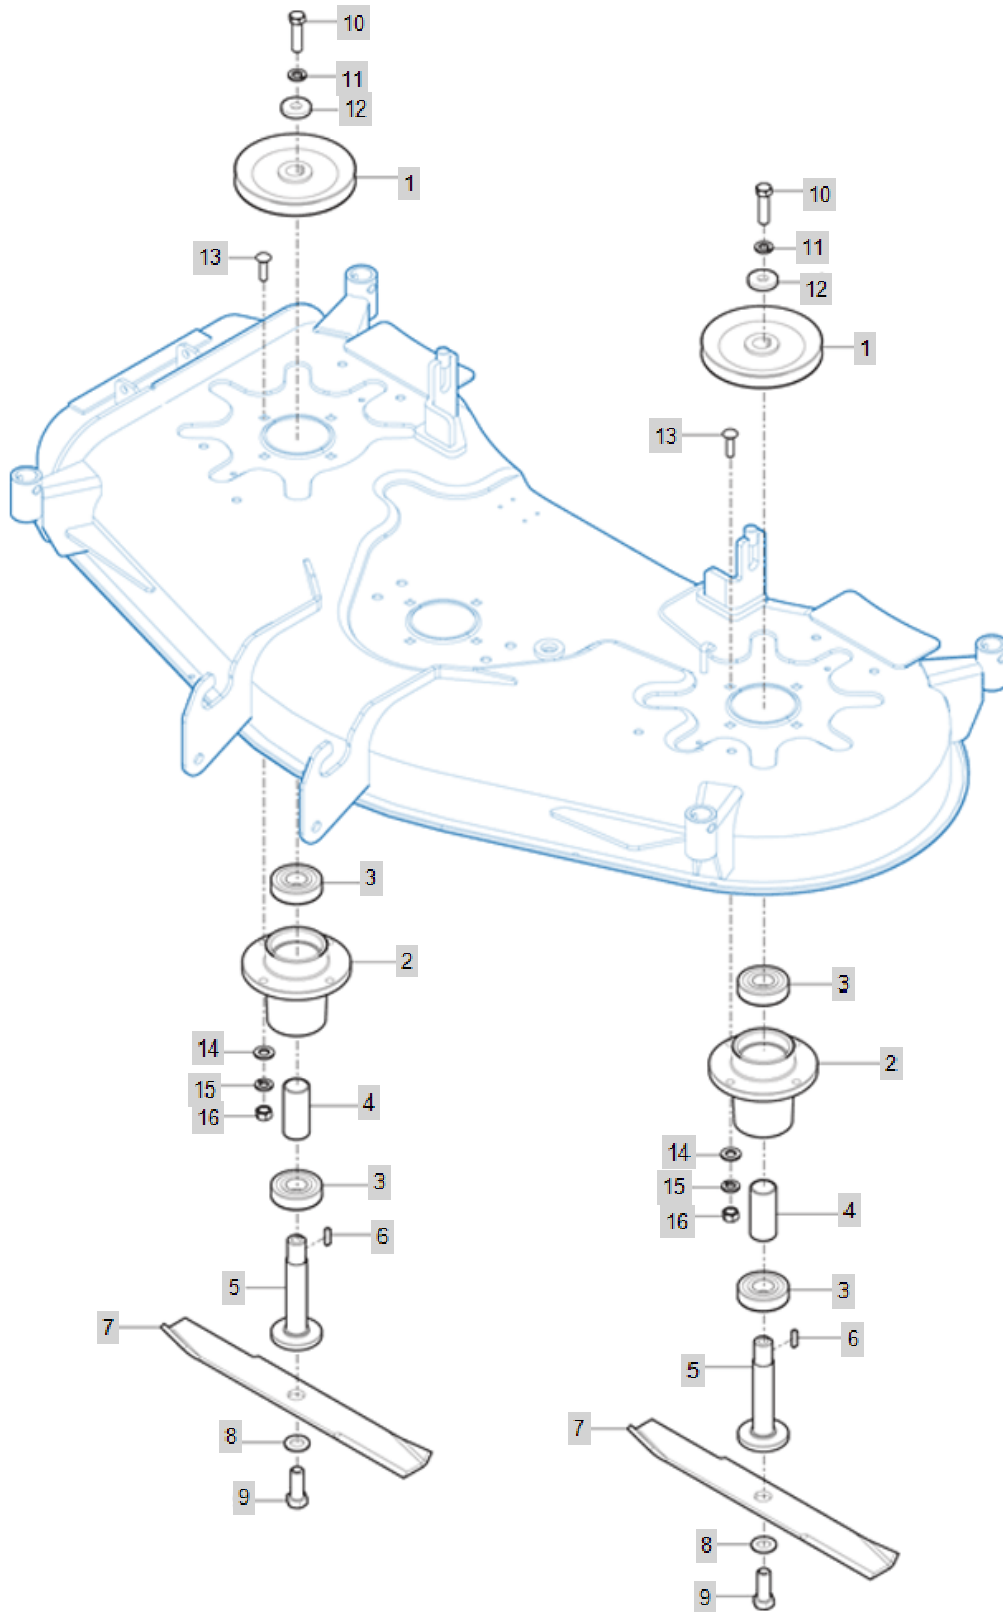

FIG A001		GEAR CASE			Year/Month
BM48					2020/02
KeyNo.	Part Number	Part Name	Quantity	Other	
1	WA00000327A	GEAR CASE	1		
2	WA00000392A	CAP , 72	1		
3	WA00000393A	CAP , PLATE	1		
4	V2004605008		4		
5	22217-050000	WASHER, SPRING (Φ 05)	4		
6	WA00000394A	SHAFT , IN	1		
7	WA00000395A	SP BEVEL GEAR , 19T	1		
8	24101-063044	BALL BEARING	1		
9	WA00000396A	SHIM	1~2		
10	22252-000520	RING, CIRCLIP (Φ 52)	1		
11	V7441255210	SEAL , OIL/D	1		
12	WA00000397A	SHAFT , OUT	1		
13	WA00000398A	KEY , 5X5X20	1		
14	WA00000399A	BLADE PULLEY	1		
15	V7041400220	C-RING , SHAFT	1		
16	V7441204707	SEAL, OIL (D)	1		
17	V6001162032		1		
18	WA00000400A	SP BEVEL GEAR , 16T	1		
19	WA00000401A	HOUSING	1		
20	24104-063054	BALL BEARING #6305UU	2		
21	WA00000402A	BUSH , HOUSING	1		
22	WA00000403A	COLLAR , BLADE	1		
23	WA00000404A	CARRIAGE BOLT	4		
24	22137-100000	WASHER, PLAIN (Φ 10)	4		
25	85402003130A	NYLON NUT , M10	4		
26	WA00000406A	PLATE COMP , GEAR BOX	1		
27	WA00000407A	BRACKET COMP , GEAR BOX	1		
28	V2114612045		2		
29	WA00000408A	COLLAR , GEAR BOX	2		
30	V2114612025		2		
31	V2014608010		2		
32	V2004612030		4		
33	22137-120000	WASHER, PLAIN (Φ 12)	4		
34	22217-120000	WASHER, SPRING (Φ 12)	4		
35	TA00050453A	NUT	4		
36	WA00000409A	BLADE	1		
37	22137-160000	WASHER, PLAIN (Φ 16)	1		
38	V2034616035	SUB TO-> 26156-160352	1		
39	WA00000410A	PLUG , DRAIN	1		
40	WA00000411A	PLUG	1		
41	WA00000412A	PACKING	1		
42	24101-062054	Bearing, Ball (#6205)	1		
43	WA00000413A	WASHER , OIL PLUG	2		

FIG A002

BLADE PULLEY

Year/Month

BM48

2020/02

FIG A003

TENSION PULLEY

Year/Month