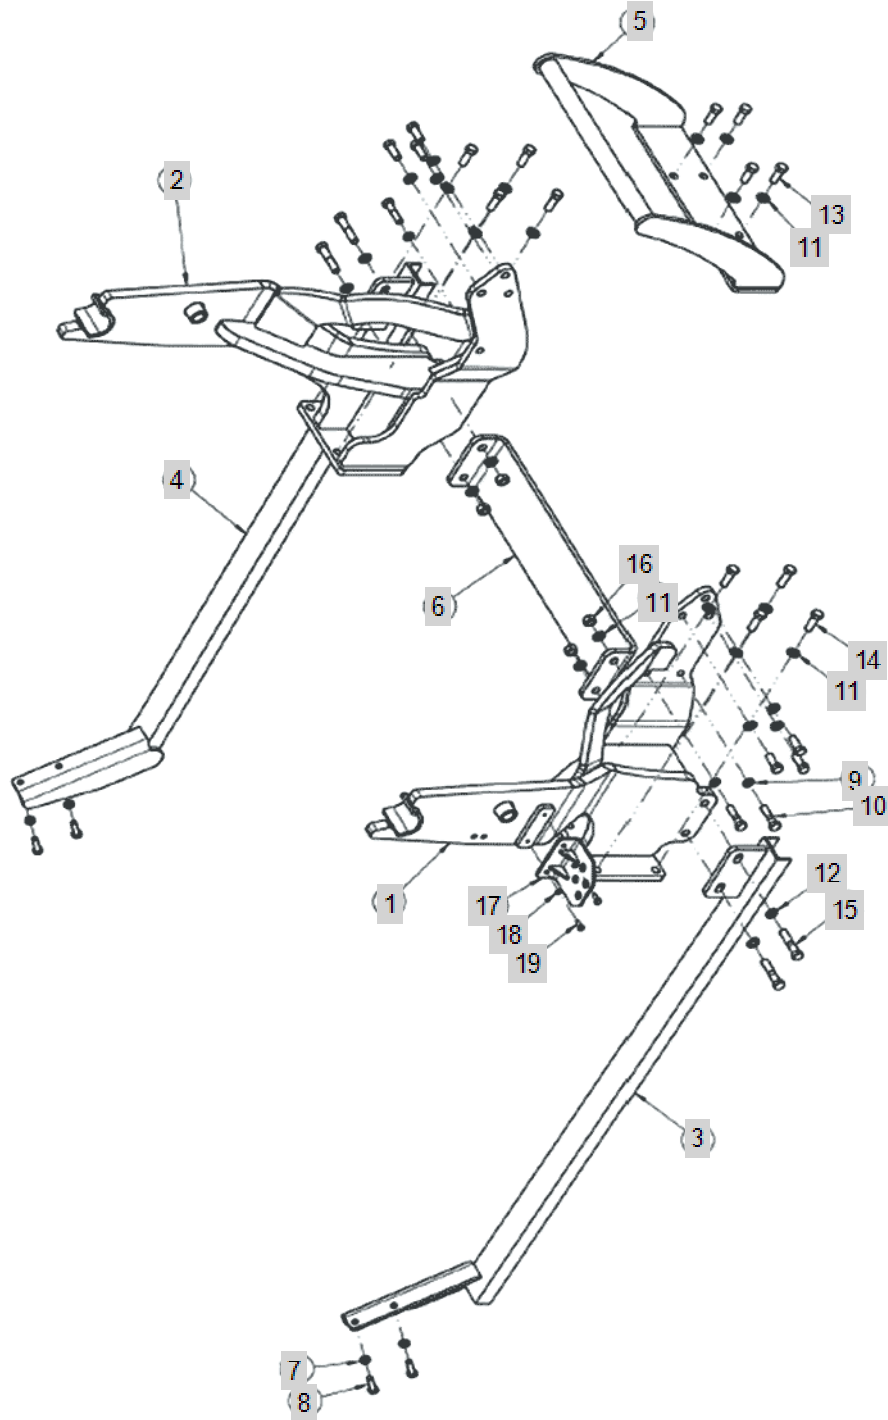

FIG 004

MOUNTING KIT(5G5078~)

Year/Month

BL45

2020/02