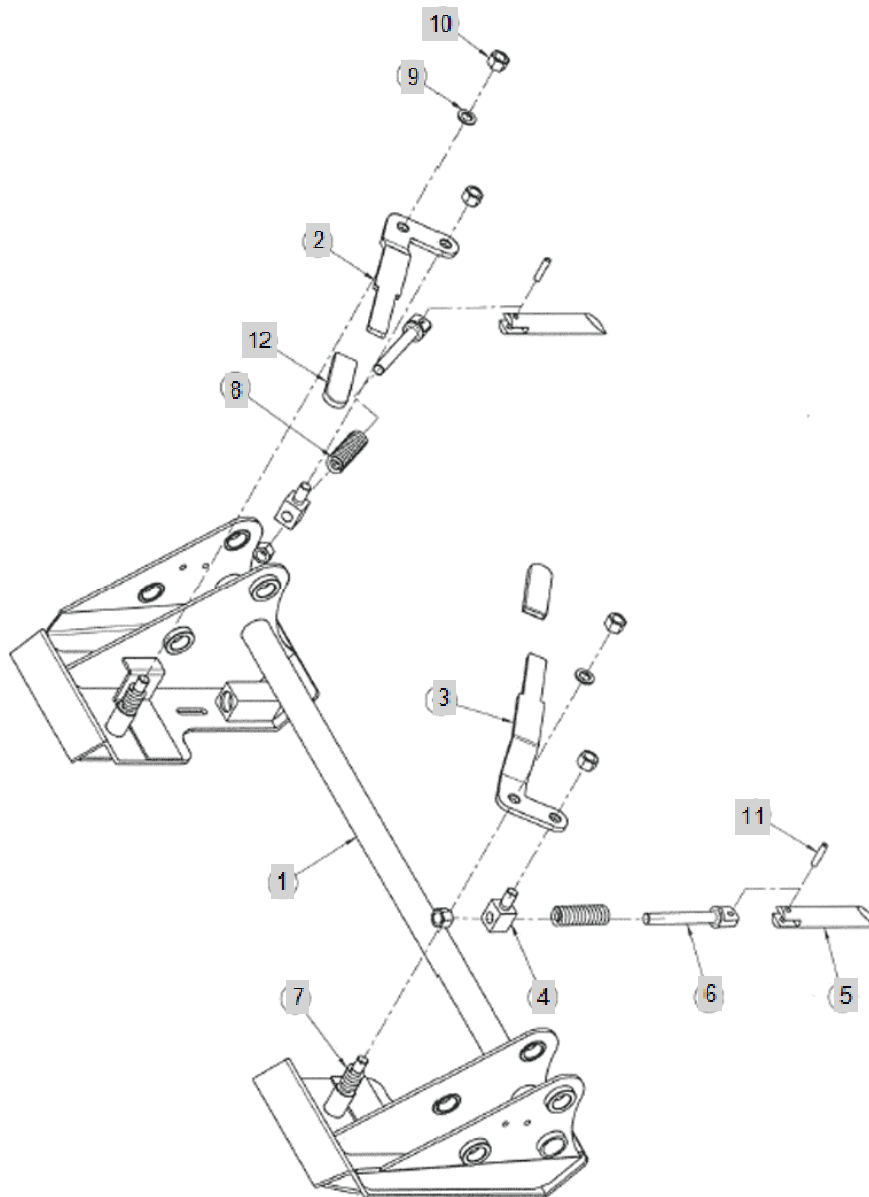

KUKJE BL45 Branson Loader

Parts Catalogue

FIG 001

BOOM ASS'Y(5G5078~)

Year/Month

BL45

2020/02

FIG 001-B

2020/02

FIG 002-B

COUPLER ASSEMBLY(~5G5077)

Year/Month

BL45

2020/02

COUPLER ASSEMBLY

B1040B-0000