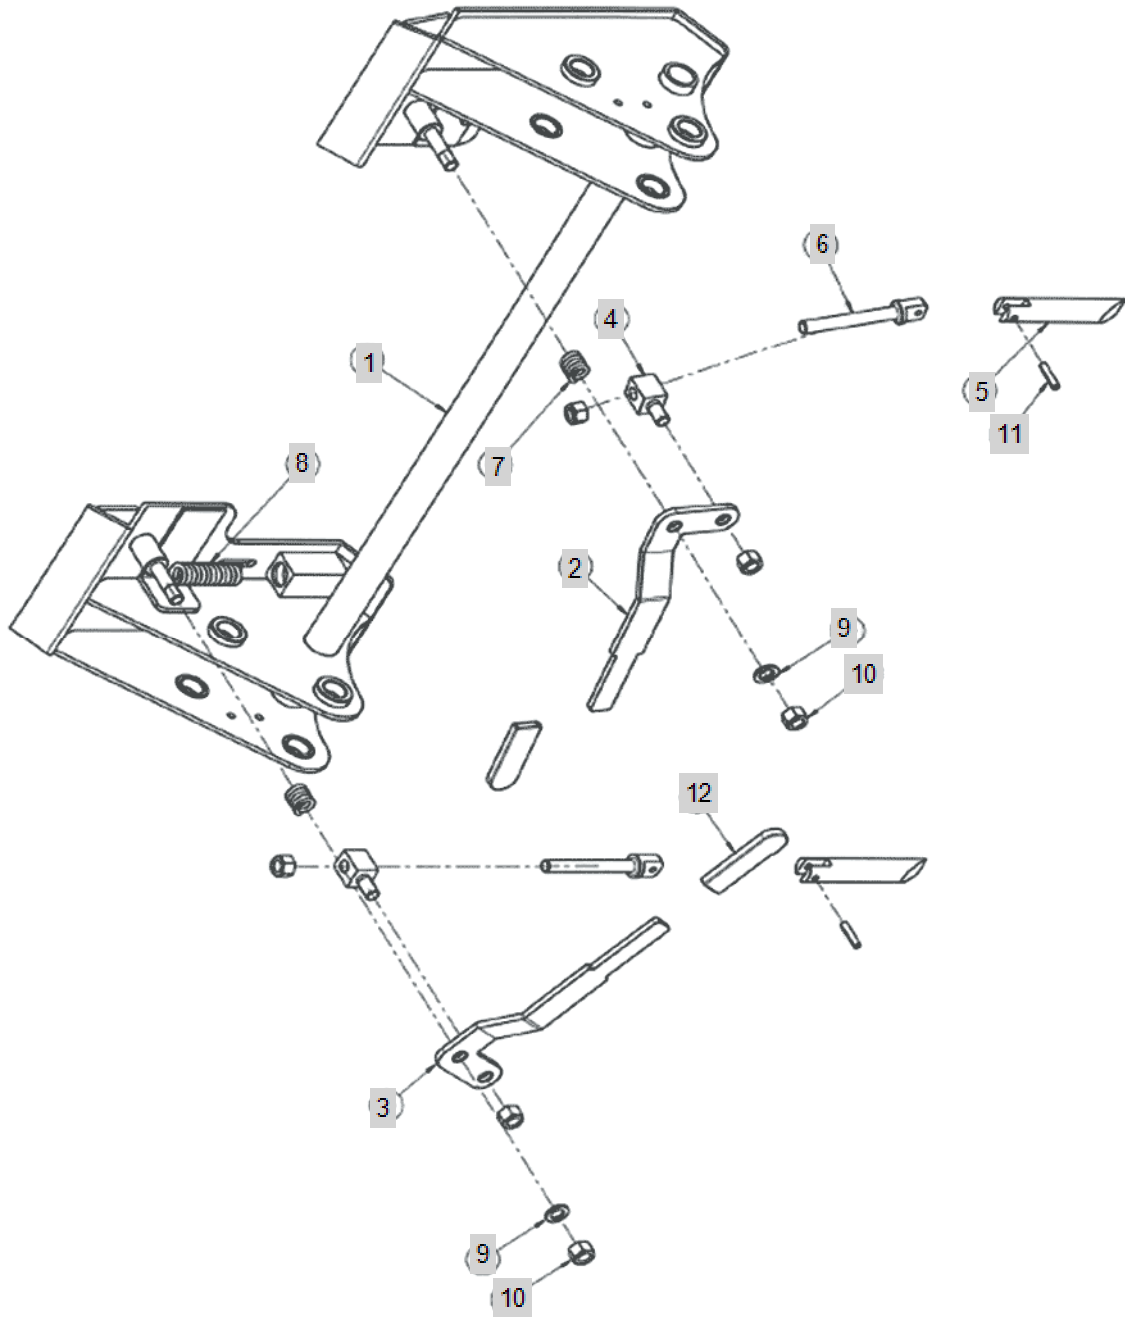

KUKJE BL45 Branson Loader

Parts Catalogue

FIG 001

BOOM ASS'Y(5G5078~)

Year/Month

BL45

2020/02

FIG 001-B

2020/02

FIG 002-B

COUPLER ASSEMBLY(~5G5077)

Year/Month

BL45

2020/02

COUPLER ASSEMBLY

B1040B-0000