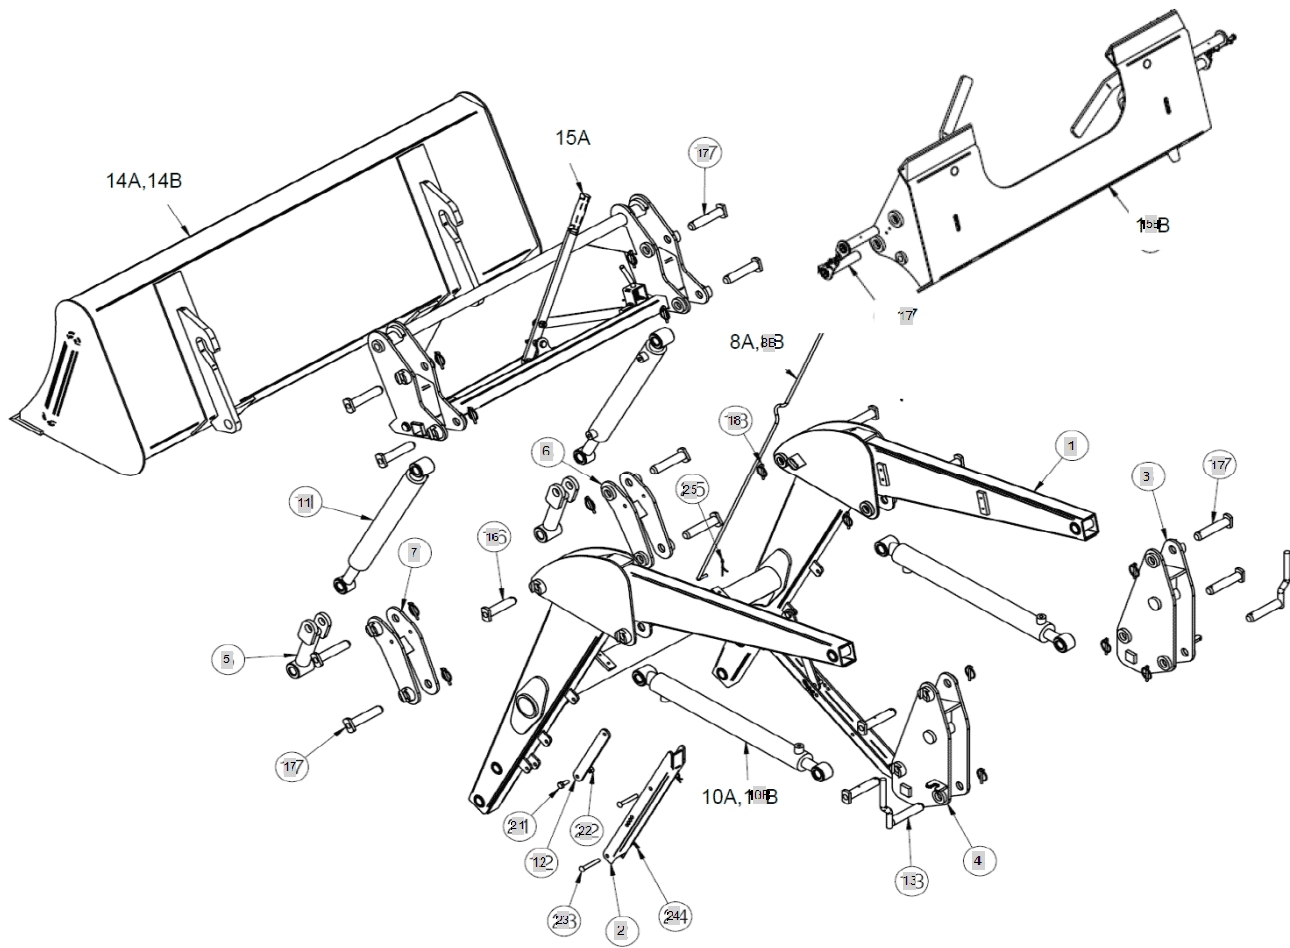

KUKJE BL20S Branson Loader

Parts Catalogue

FIG 001

BOOM & BUCKET

Year/Month

BL20S

2020/02

FIG 007

MOUNTING KIT

Year/Month

BL20S

2020/02

FIG 013

CYLINDER (BOOM)

Year/Month

BL20S

2020/02

FIG 014

BL20S

CYLINDER (BUCKET)

Year/Month

2020/02

FIG 016

ATTACHMENT

CONTROL VALVE SPARE PART

Year/Month

BL20S

2020/02