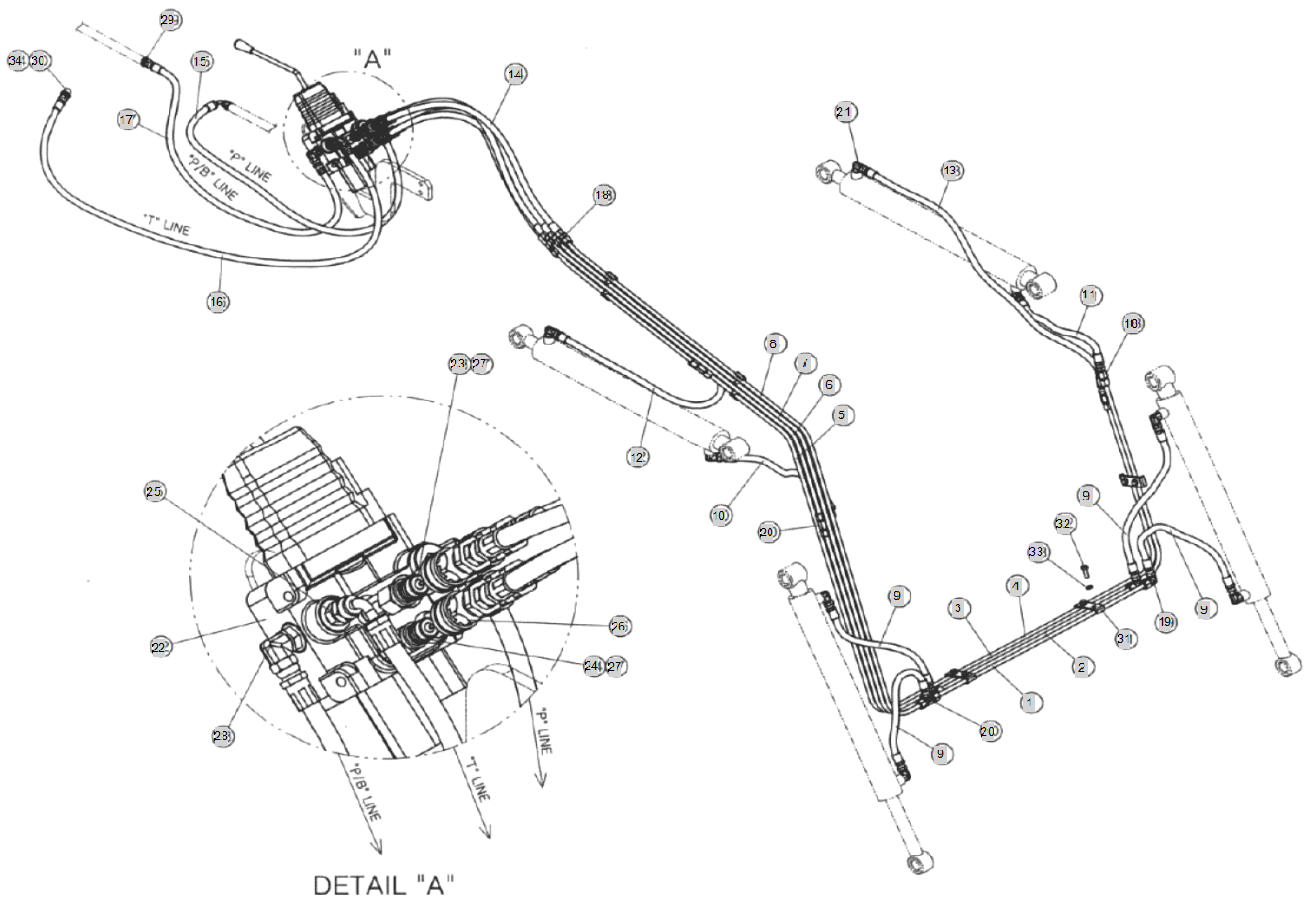

KUKJE BL20A Branson Loader

Parts Catalogue

FIG 001

BL20A

BOOM & BUCKET

Year/Month

2020/02

FIG 010

HYDRAULIC PARTS

Year/Month

BL20A

2020/02

FIG 012-1

CYLINDER (BOOM)

Year/Month

BL20A

2020/02

FIG 012-2

BL20A

CYLINDER (BUCKET)

Year/Month

2020/02

15
SEAL KIT (# 3,4,8,9,11,12,13,14)

FIG 015

FIG 019

CONTROL VALVE SPARE PART

Year/Month

BL20A

2020/02

CURRENT VERSION SINCE 2005