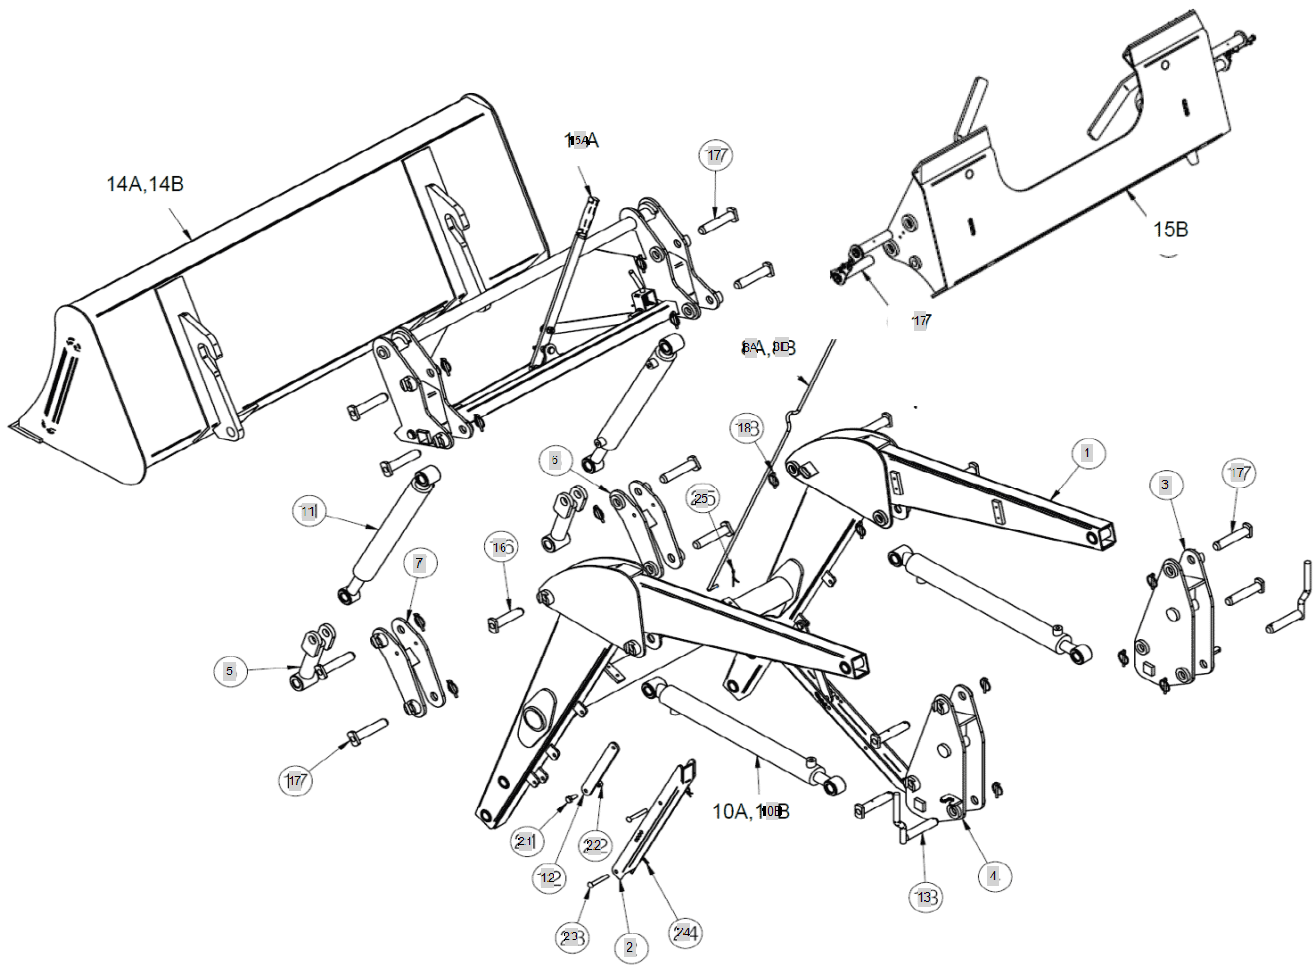

KUKJE BL20A Branson Loader

Parts Catalogue

FIG 001

BL20A

BOOM & BUCKET

Year/Month

2020/02

FIG 010

HYDRAULIC PARTS

Year/Month

BL20A

2020/02

FIG 012-1

CYLINDER (BOOM)

Year/Month

BL20A

2020/02

FIG 012-2

BL20A

CYLINDER (BUCKET)

Year/Month

2020/02

15
SEAL KIT (# 3,4,8,9,11,12,13,14)

FIG 015

ATTACHMENT

Year/Month

BL20A

2020/02

FIG 017

BUCKET

Year/Month

BL20A