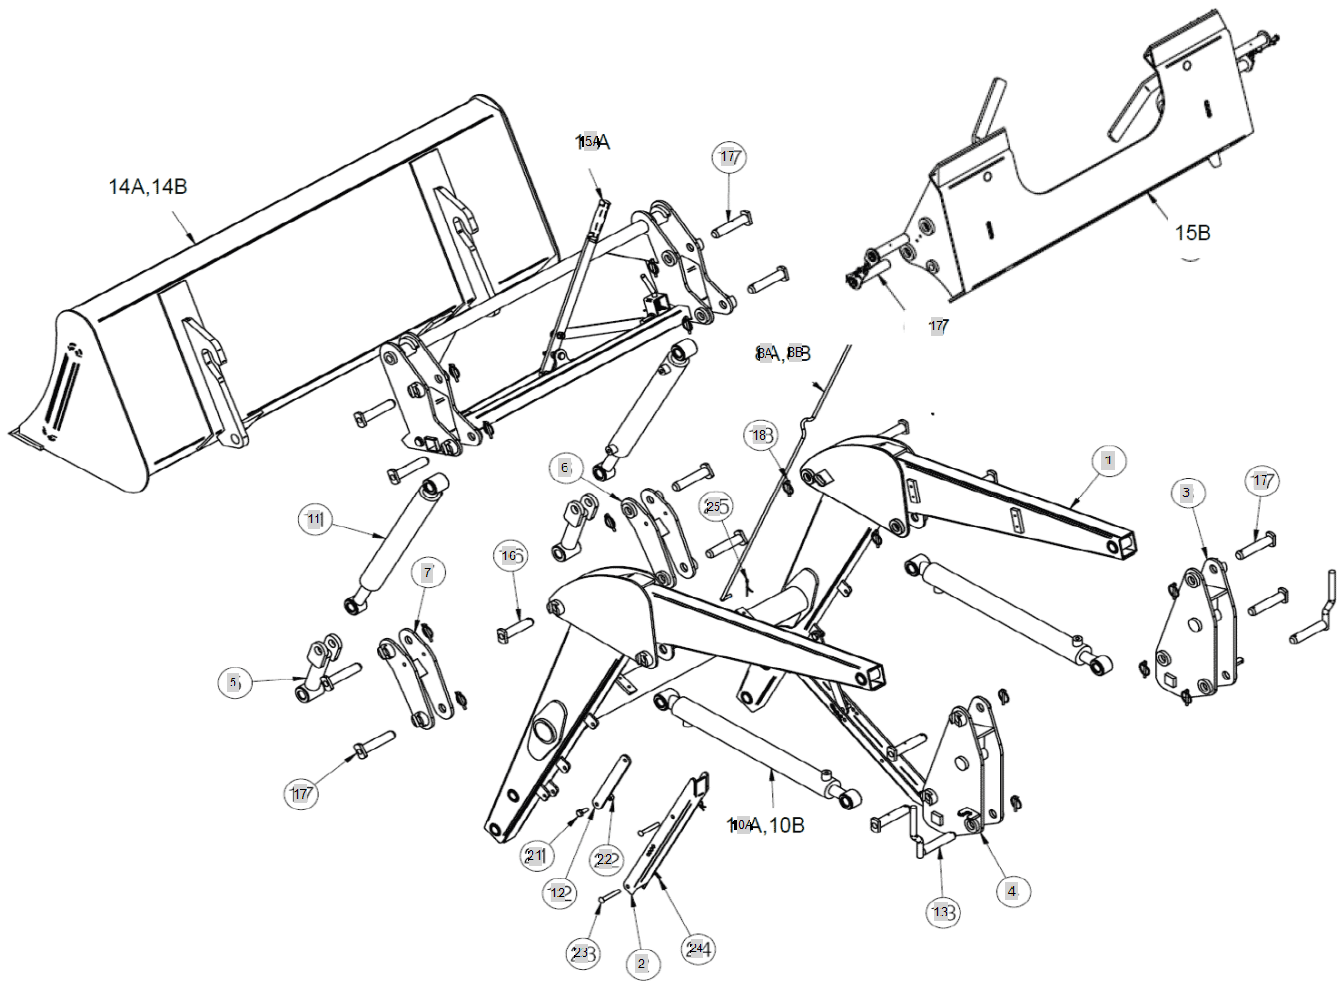

# KUKJE BL10A Branson Loader

## Parts Catalogue

FIG 001

BOOM & BUCKET

Year/Month

BL10A

2020/02

FIG 010

HYDRAULIC PARTS

Year/Month

BL10A

2020/02

FIG 013

CYLINDER (BUCKET)

Year/Month

BL10A

2020/02

DECAL AND MANUAL

Year/Month

BL10A

2020/02

RH.

LH.

FIG 019

CONTROL VALVE SPARE PART