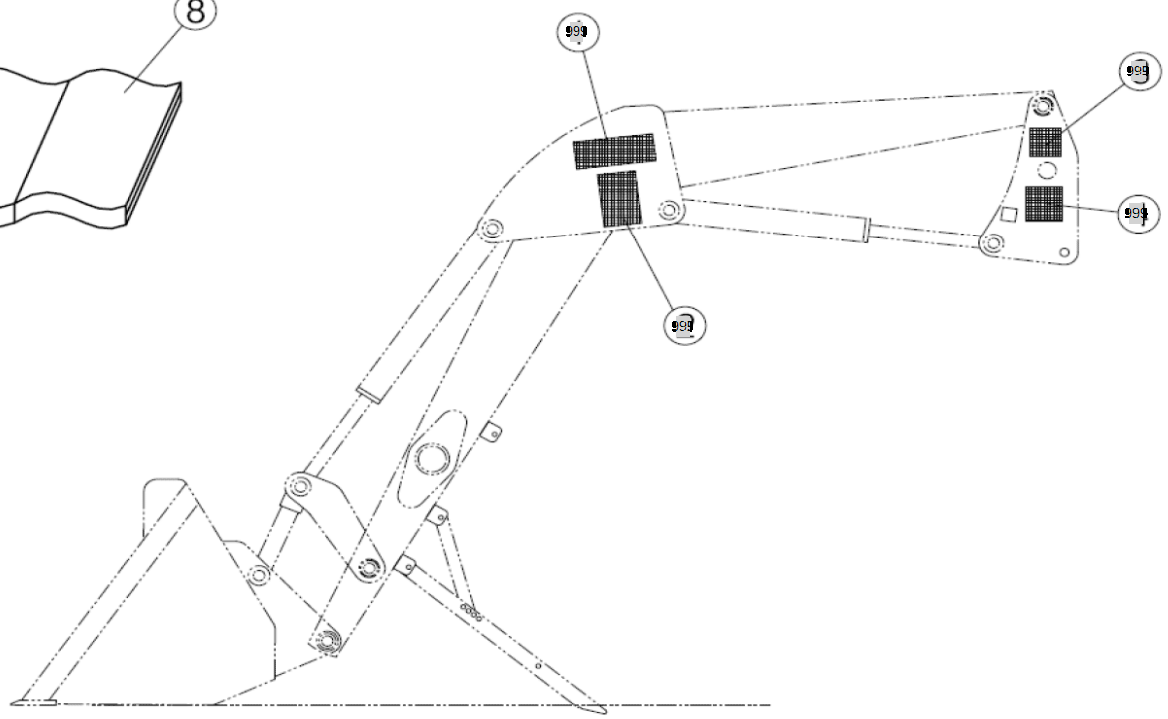

DECAL AND MANUAL

Year/Month

BL10A

2020/02

RH.

LH.

FIG 019

CONTROL VALVE SPARE PART