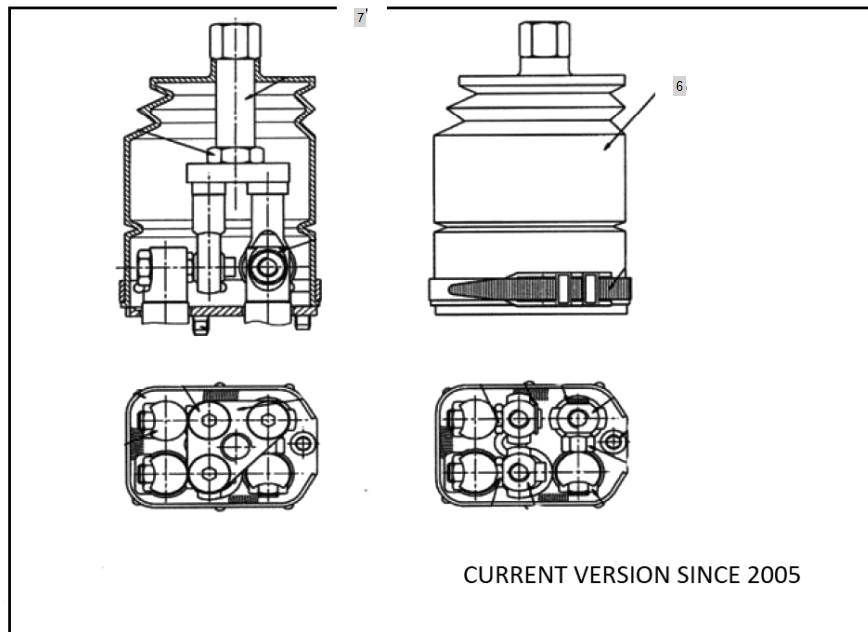

FIG 019

CONTROL VALVE SPARE PART

Year/Month

BL10A

2020/02

CURRENT VERSION SINCE 2005