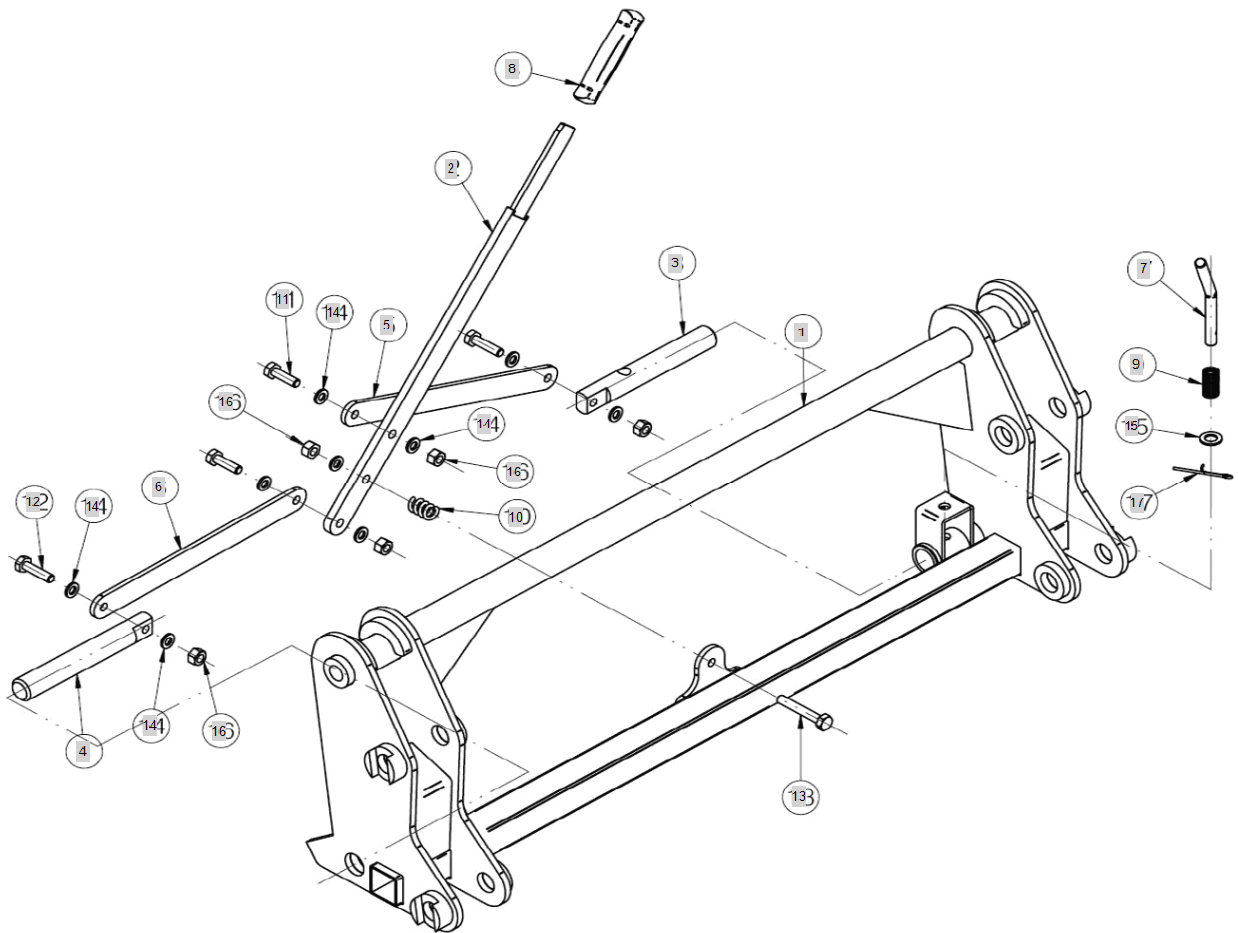

FIG 015

ATTACHMENT

Year/Month

BL10A

2020/02