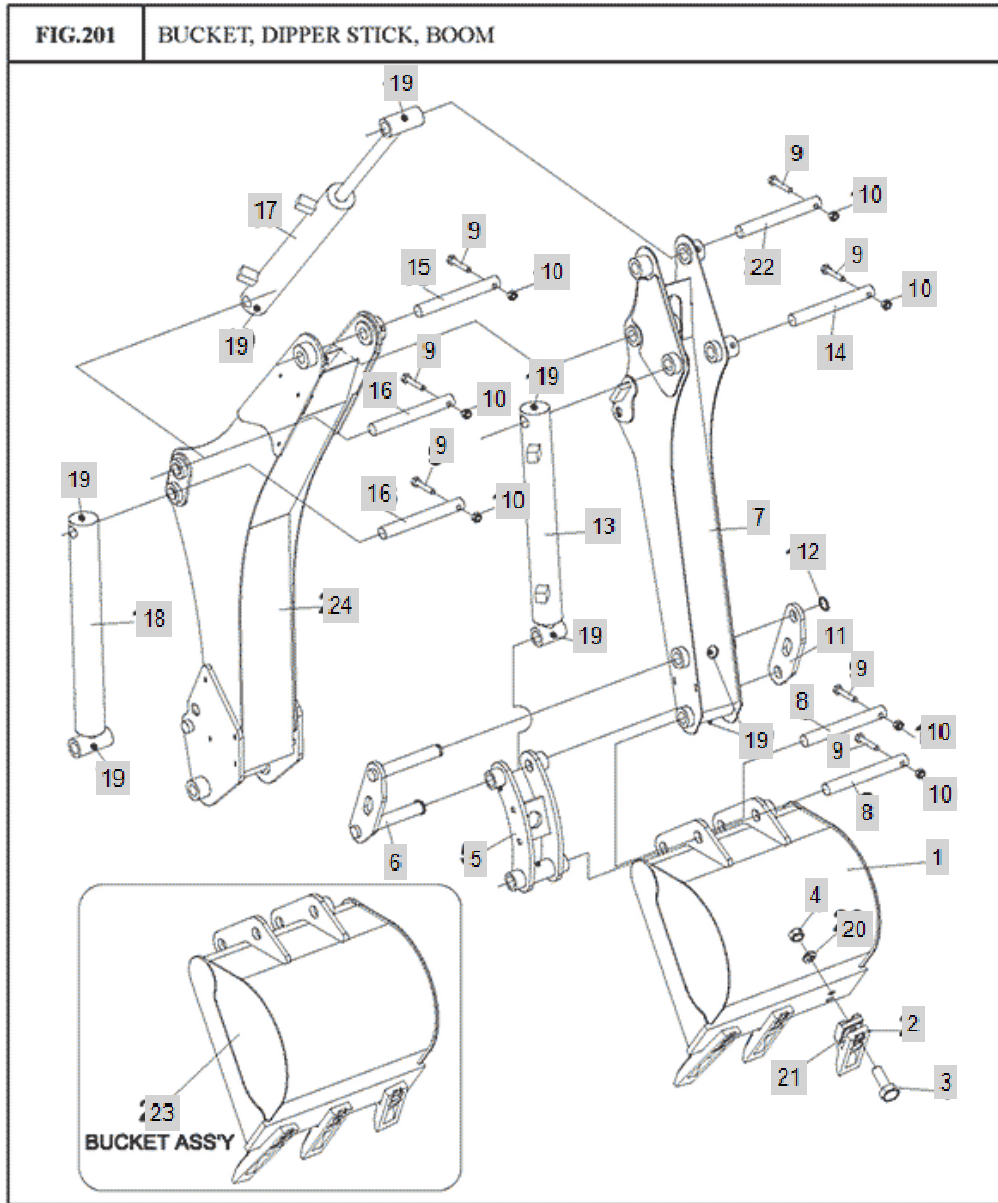

KUKJE BH95 Branson Backhoe

Parts Catalogue

FIG A101

MOUNTING BRACKET

Year/Month

BH95

2020/02

FIG A201

BUCKET, DIPPER STICK, BOOM

Year/Month

BH95

2020/02

FIG A301

SWING FRAME

Year/Month

BH95