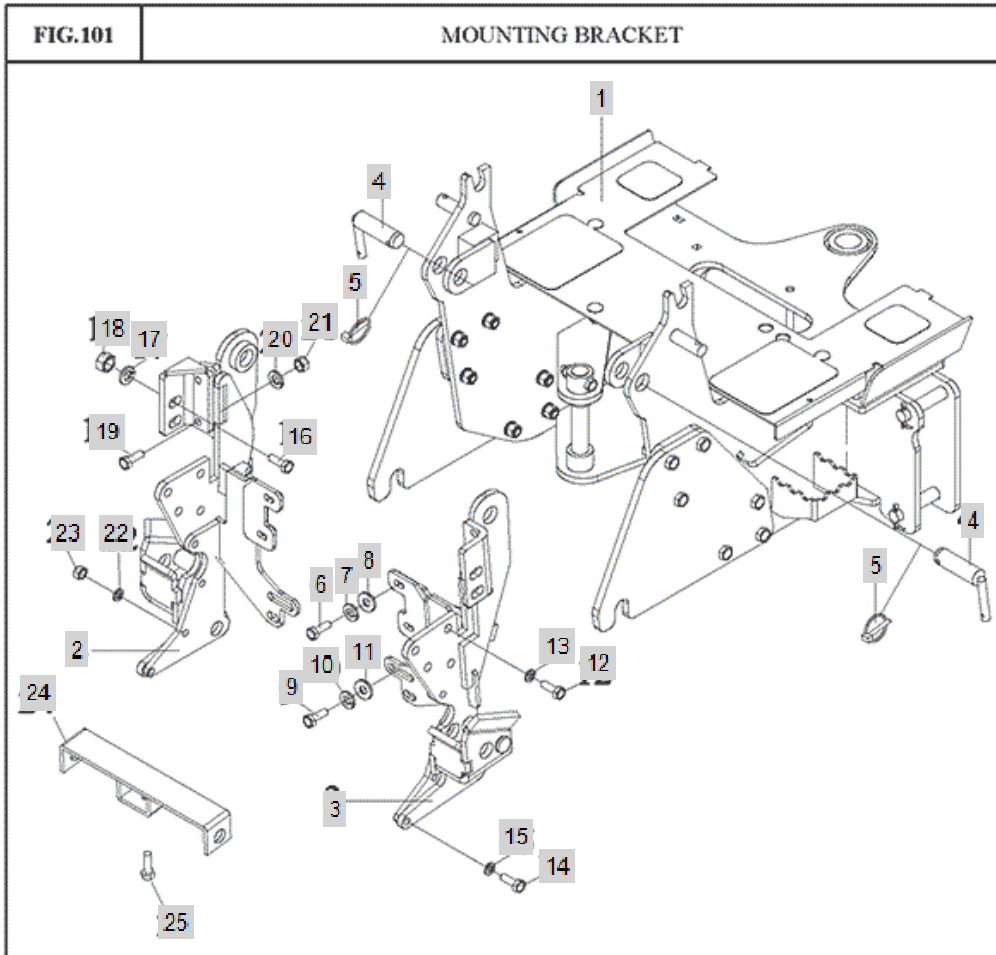

KUKJE BH95 Branson Backhoe

Parts Catalogue

FIG A101

MOUNTING BRACKET

Year/Month

BH95

2020/02

FIG A201

BUCKET, DIPPER STICK, BOOM

Year/Month

BH95

2020/02

FIG A301

SWING FRAME

Year/Month

BH95