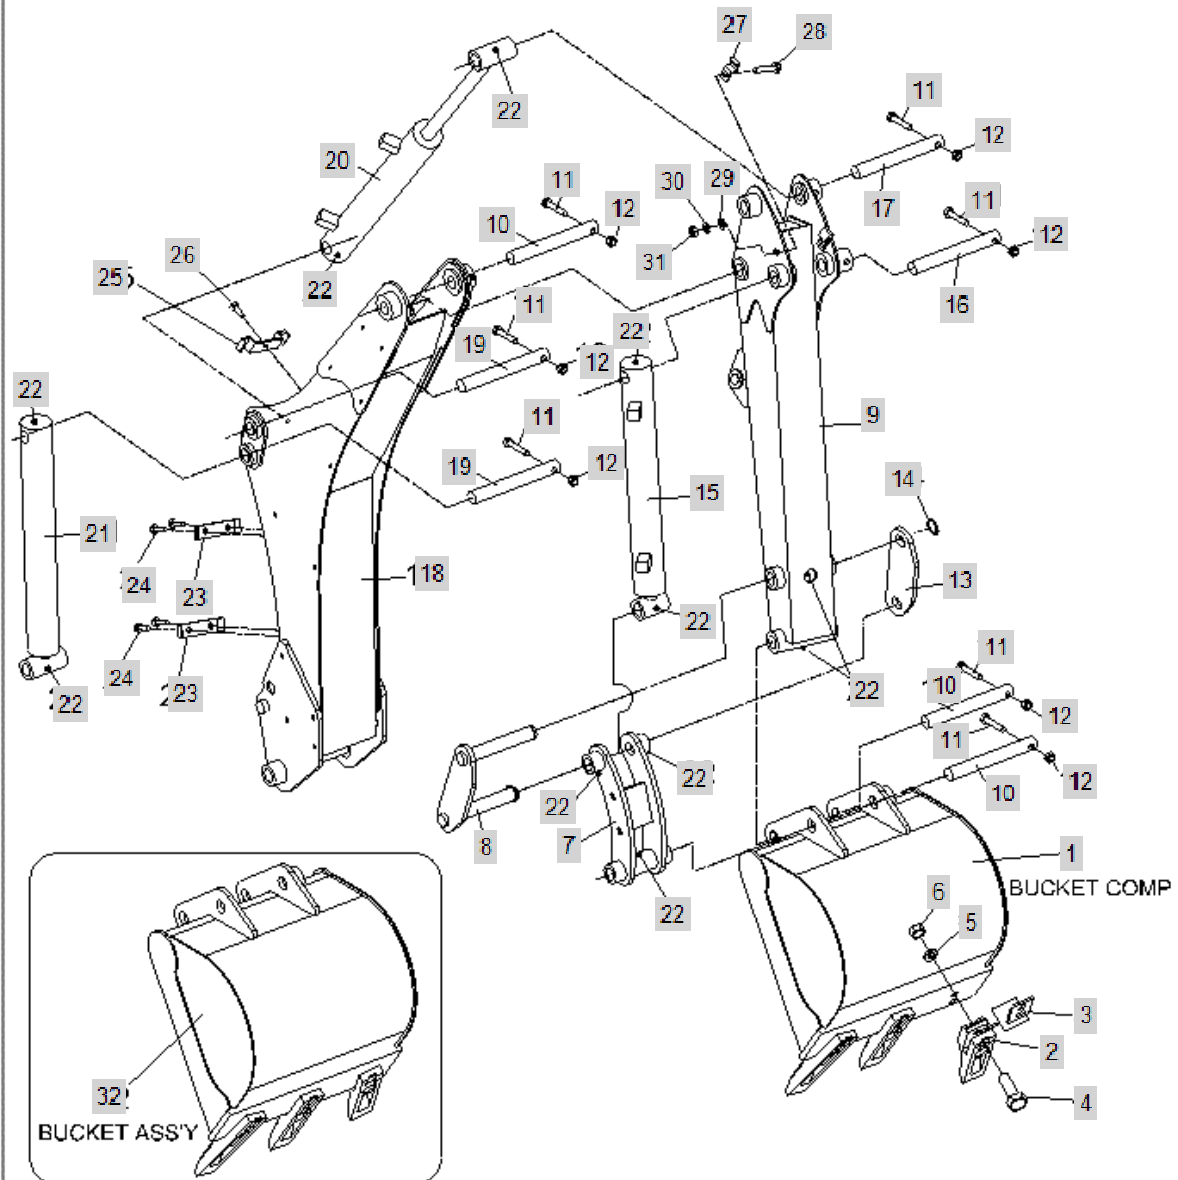

KUKJE BH90 Branson Backhoe

Parts Catalogue

FIG A101

MOUNTING BRACKET

Year/Month

BH90

2020/02

FIG A201

BUCKET, DIPPER STICK, BOOM

Year/Month

BH90

2020/02

FIG.201

BUCKET, DIPPER STICK, BOOM

FIG A301

SWING FRAME

FIG A501

SEAT FRAME

Year/Month

BH90

2020/02