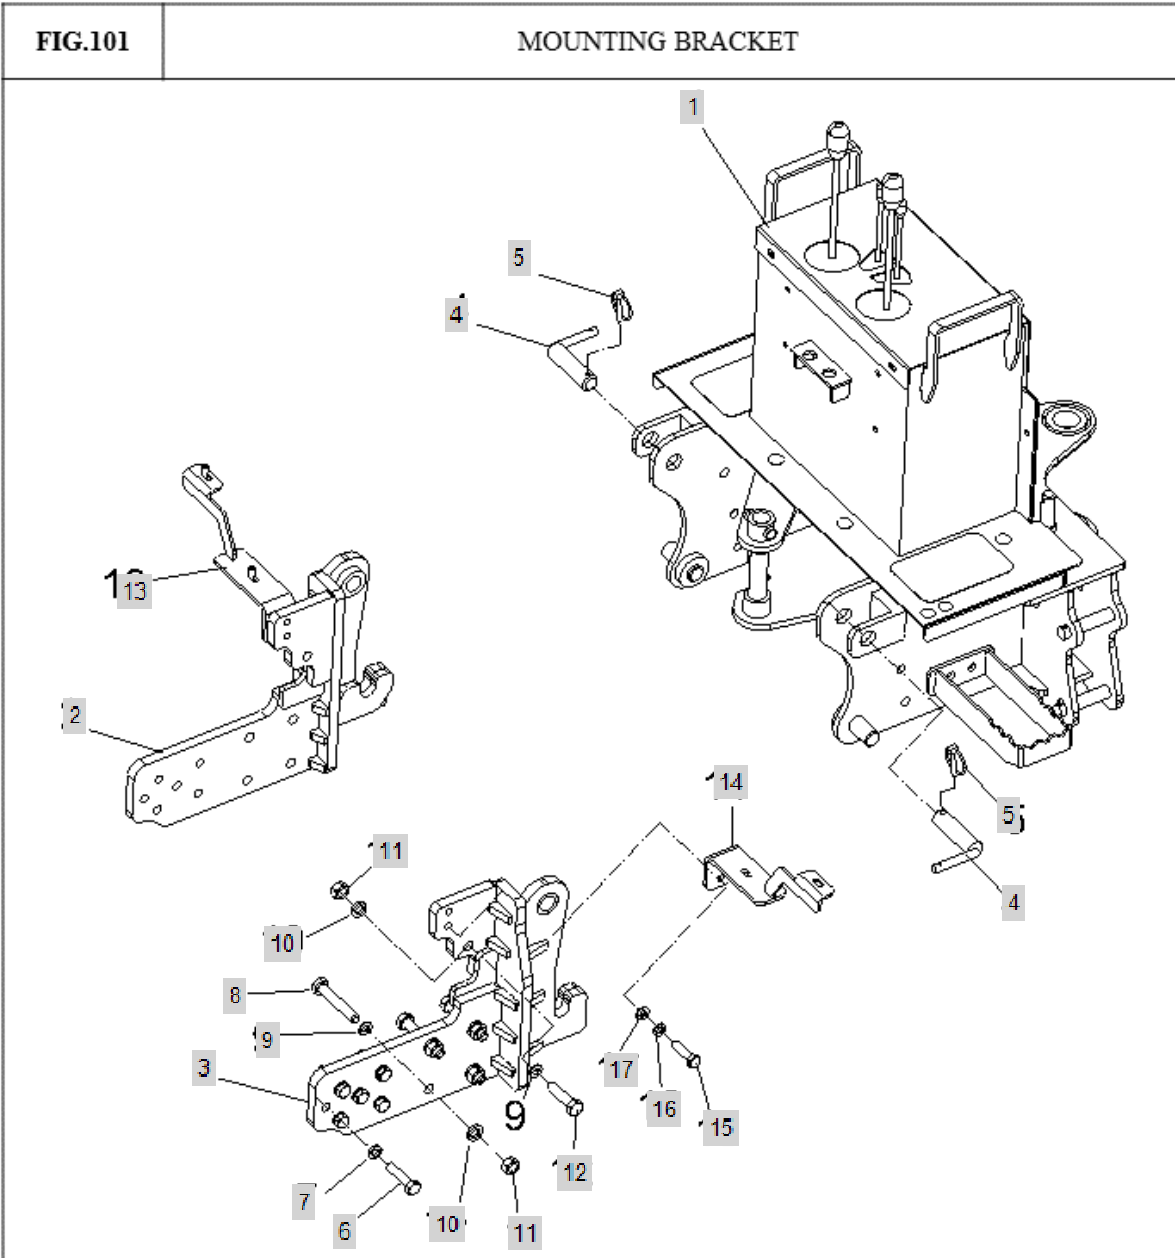

KUKJE BH90 Branson Backhoe

Parts Catalogue

FIG A101

MOUNTING BRACKET

Year/Month

BH90

2020/02

FIG A201

BUCKET, DIPPER STICK, BOOM

Year/Month

BH90

2020/02

FIG.201

BUCKET, DIPPER STICK, BOOM

FIG A301

SWING FRAME

FIG A501

SEAT FRAME

Year/Month

BH90

2020/02