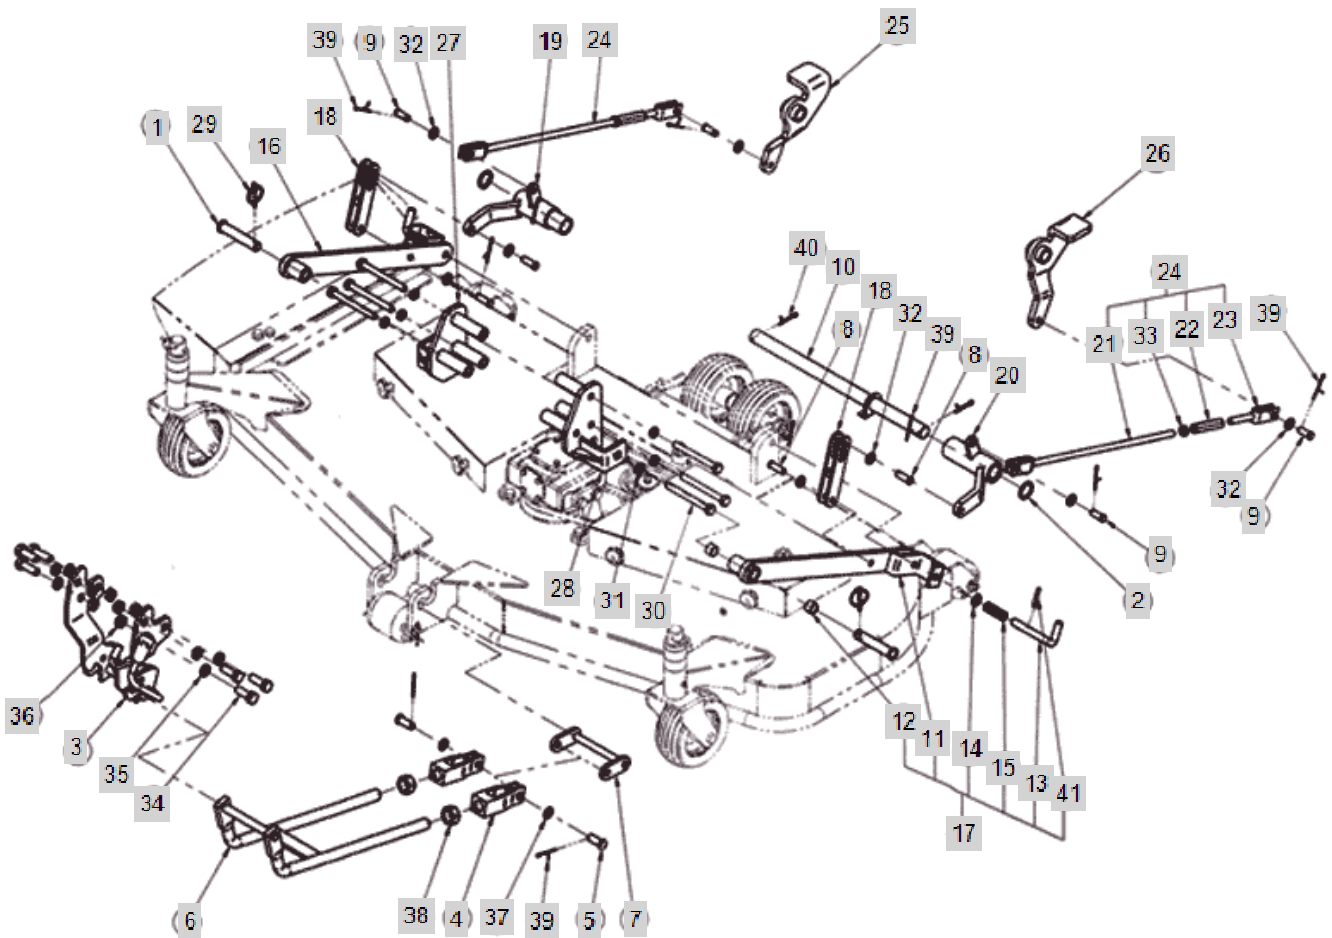

2020/02

FIG C004

ANSUNG MID
MOWER 60"

POWER LINE

Year/Month

2020/02

FIG C004		POWER LINE			Year/Month
ANSUNG MID MOWER 60"					2020/02
KeyNo.	Part Number	Part Name	Quantity	Other	
1	MW60-TS0000	TENSION ASSY	1		
2	MW60-SP1000	SPINDLE MID ASSY	1		
3	MW60-SP1020	OIL SEAL	2		
4	MW60-SP1030	OIL SEAL	2		
5	MW60-SP1040	KEY	1		
6	MW60-SP2000	SPINDLE ASS'Y	1		
7	MW60-SP2010	HUB RH	1		
8	MW60-SP2020	SPINDLE RH	1		
9	MW60-SP2030	KEY 7X7X22L	2		
10	MW60-SP2040	WASHER	2		
11	MW60-SP2050	WASHER	3		
12	MW60-SP5010	ADAPTER	2		
13	MW60-SP5020	ADAPTER	3		
14	MW60-SP5030	WASHER	6		
15	MW60-SP5040	BAFFLE	3		
16	MW60-SP6010	PULLEY RH LH	2		
17	MW60-SP6020	PULLEY MIDDLE	1		
18	MW60-SP1010	SPINDLE MID	1		
19	MW60-TS0010	SPACER	1		
20	MW60-TS0020	SPRING	1		
21	MW60-TS0120	COVER	1		
22	MW60-TS1000	TENSION BRACKET	1		
23	MW60-TS2010	PULLEY-TENSION	1		
24	MW60-FR0090	SPACER	1		
25	MW60-FR3010	SUPPORT LH	1		
26	MW60-FR3020	SUPPORT RH	1		
27	MW60-GB000A	GEAR BOX ASSY	1		
28	MW60-GB0150	SPACER	1		
29	MW60-VB0010	V-BELT	2		
30	J310-000A	JOINT ASSY	1		
31	MW60-BL0010	BLADE	3		
32	BH0833125X	SUB TO ->26013-080162 BOLT 8X15	1		
33	WS08M	SPRING WASHER	1		
34	BH1255125Z	BOLT(10.9T)	15		
35	BH1266125Z	BOLT(10.9T)	4		
36	BH12E6125Z	BOLT (10.9T)	1		
37	WS12M	SPRING WASHER	17		
38	NH12125Z	NUT	1		
39	WS16M	SPRING WASHER	2		
40	NH16150Z	NUT	2		
41	SN17N		1		
42	SN22M	SNAP RING	2		
43	SN52F	SNAP RING	4		
44	6003	BALL BEARING	2		
45	6205ZZ	BALL BEARING	3		