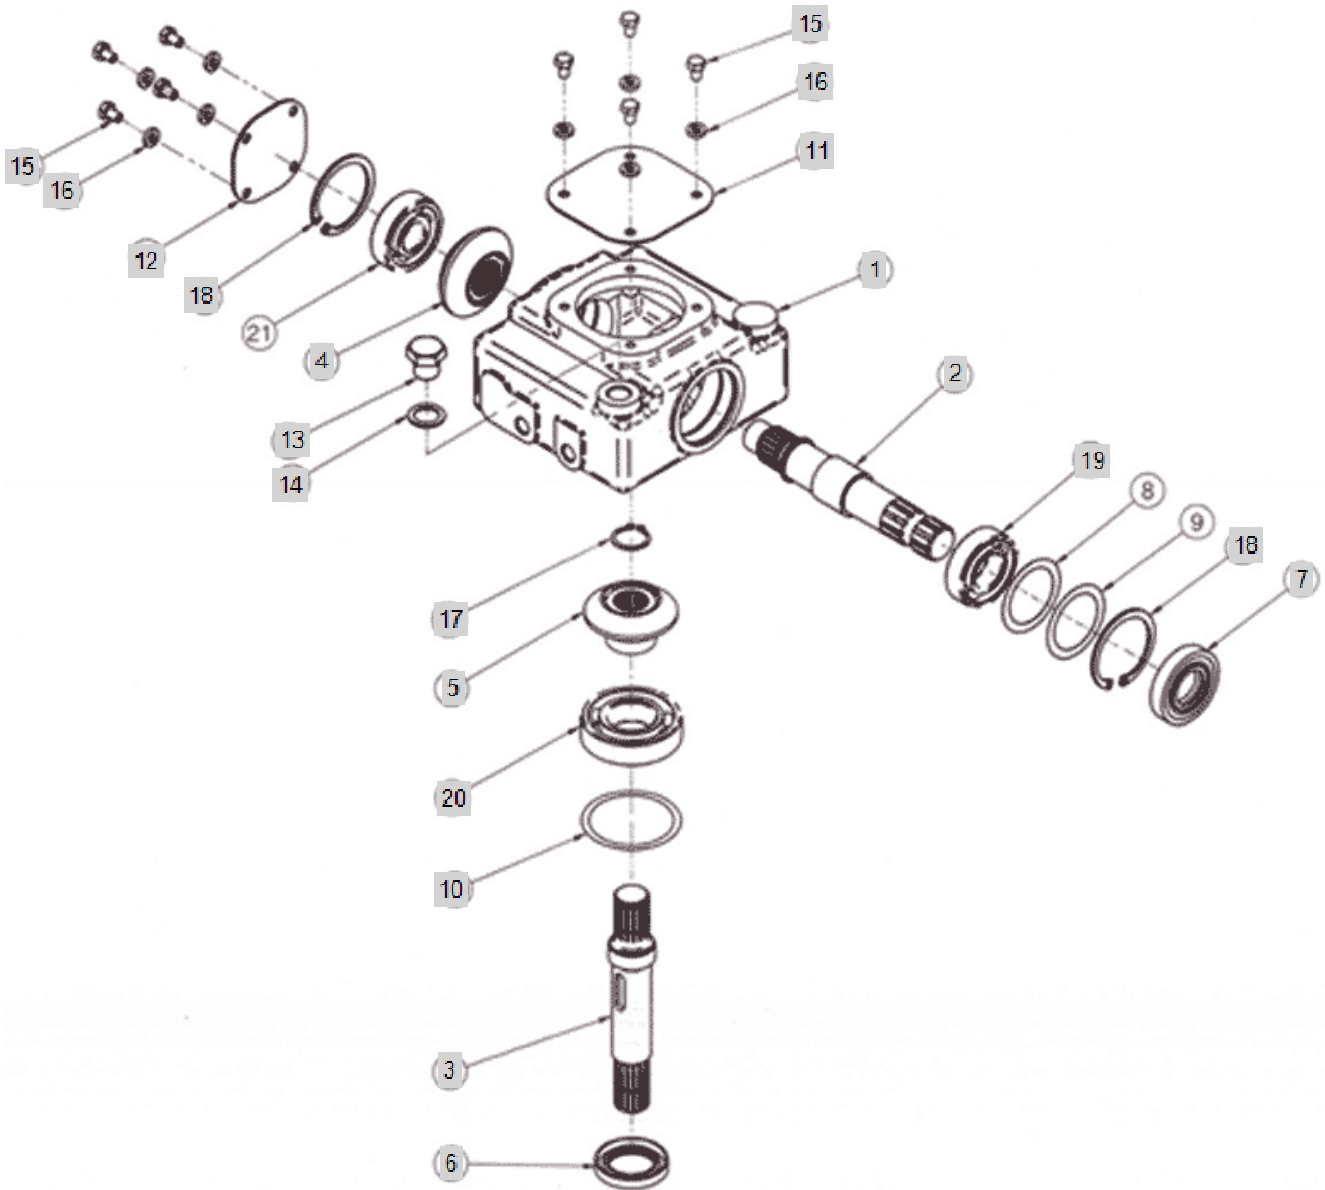

FIG C005

ANSUNG MID
MOWER 60"

GEAR BOX

Year/Month

2020/02