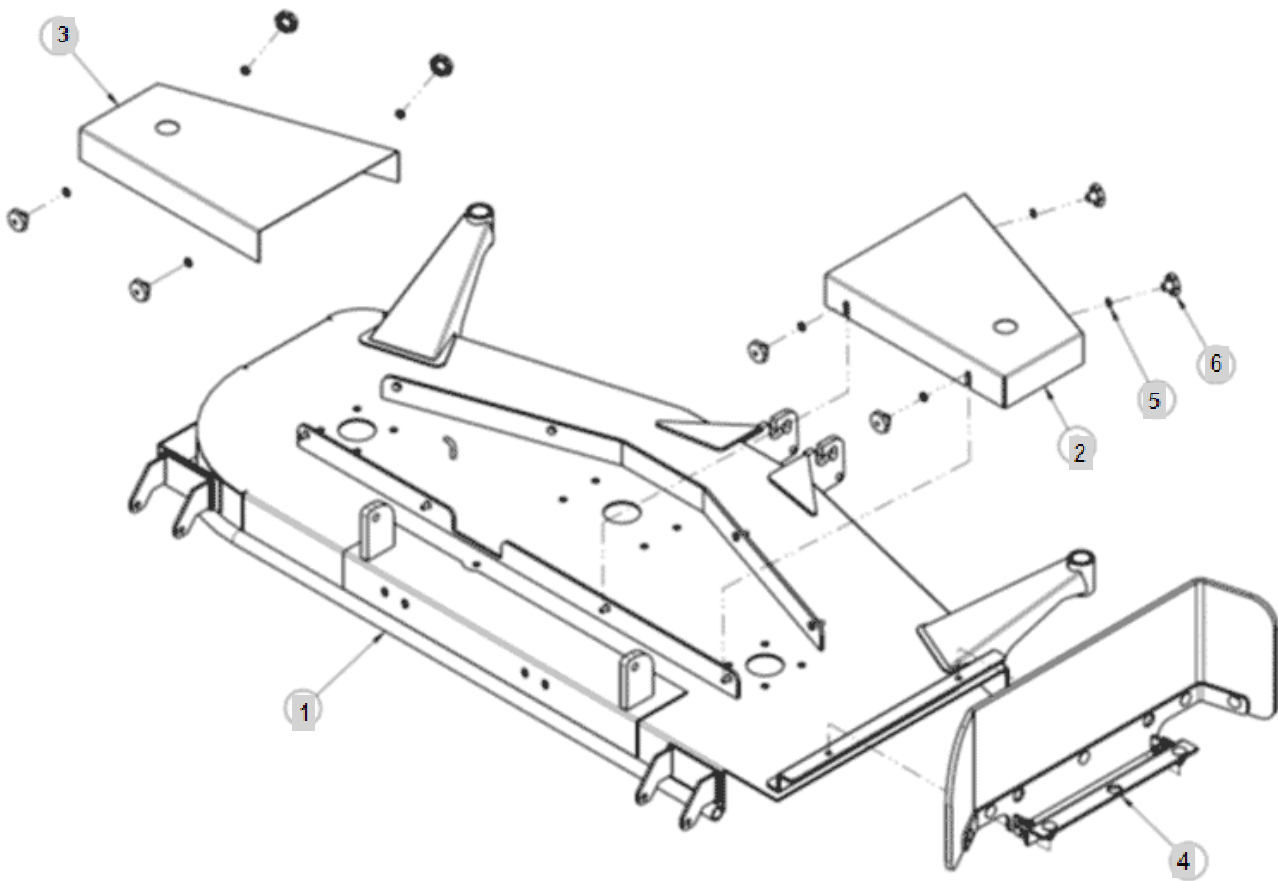

KUKJE ANSUNG MID MOWER 60"
Branson ETC

Parts Catalogue

FIG C001

ANSUNG MID
MOWER 60"

FRAME ASSY

Year/Month

2020/02

FIG C002