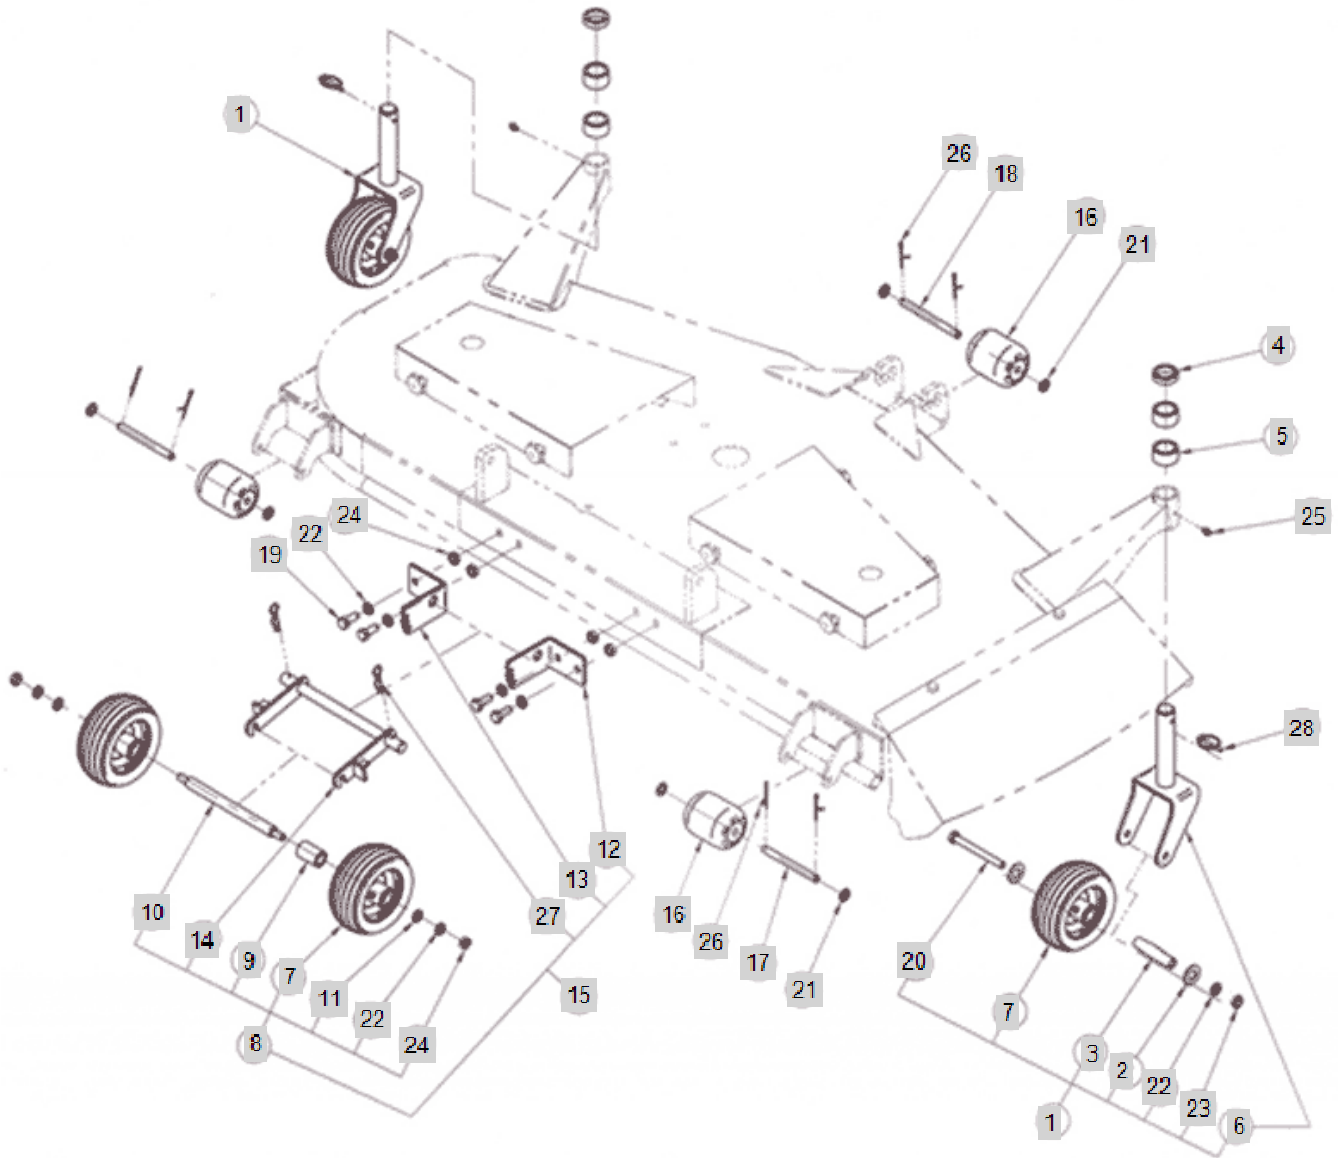

2020/02

FIG C004

ANSUNG MID
MOWER 60"

POWER LINE

Year/Month

2020/02

FIG C004		POWER LINE			Year/Month
ANSUNG MID MOWER 60"					2020/02
KeyNo.	Part Number	Part Name	Quantity	Other	
1	MW60-TS0000	TENSION ASSY	1		
2	MW60-SP1000	SPINDLE MID ASSY	1		
3	MW60-SP1020	OIL SEAL	2		
4	MW60-SP1030	OIL SEAL	2		
5	MW60-SP1040	KEY	1		
6	MW60-SP2000	SPINDLE ASS'Y	1		
7	MW60-SP2010	HUB RH	1		
8	MW60-SP2020	SPINDLE RH	1		
9	MW60-SP2030	KEY 7X7X22L	2		
10	MW60-SP2040	WASHER	2		
11	MW60-SP2050	WASHER	3		
12	MW60-SP5010	ADAPTER	2		
13	MW60-SP5020	ADAPTER	3		
14	MW60-SP5030	WASHER	6		
15	MW60-SP5040	BAFFLE	3		
16	MW60-SP6010	PULLEY RH LH	2		
17	MW60-SP6020	PULLEY MIDDLE	1		
18	MW60-SP1010	SPINDLE MID	1		
19	MW60-TS0010	SPACER	1		
20	MW60-TS0020	SPRING	1		
21	MW60-TS0120	COVER	1		
22	MW60-TS1000	TENSION BRACKET	1		
23	MW60-TS2010	PULLEY-TENSION	1		
24	MW60-FR0090	SPACER	1		
25	MW60-FR3010	SUPPORT LH	1		
26	MW60-FR3020	SUPPORT RH	1		
27	MW60-GB000A	GEAR BOX ASSY	1		
28	MW60-GB0150	SPACER	1		
29	MW60-VB0010	V-BELT	2		
30	J310-000A	JOINT ASSY	1		
31	MW60-BL0010	BLADE	3		
32	BH0833125X	SUB TO ->26013-080162 BOLT 8X15	1		
33	WS08M	SPRING WASHER	1		
34	BH1255125Z	BOLT(10.9T)	15		
35	BH1266125Z	BOLT(10.9T)	4		
36	BH12E6125Z	BOLT (10.9T)	1		
37	WS12M	SPRING WASHER	17		
38	NH12125Z	NUT	1		
39	WS16M	SPRING WASHER	2		
40	NH16150Z	NUT	2		
41	SN17N		1		
42	SN22M	SNAP RING	2		
43	SN52F	SNAP RING	4		
44	6003	BALL BEARING	2		
45	6205ZZ	BALL BEARING	3		

Year/Month

2020/02

FIG C007

ANSUNG MID
MOWER 60"

DECAL & MANUAL

Year/Month

2020/02