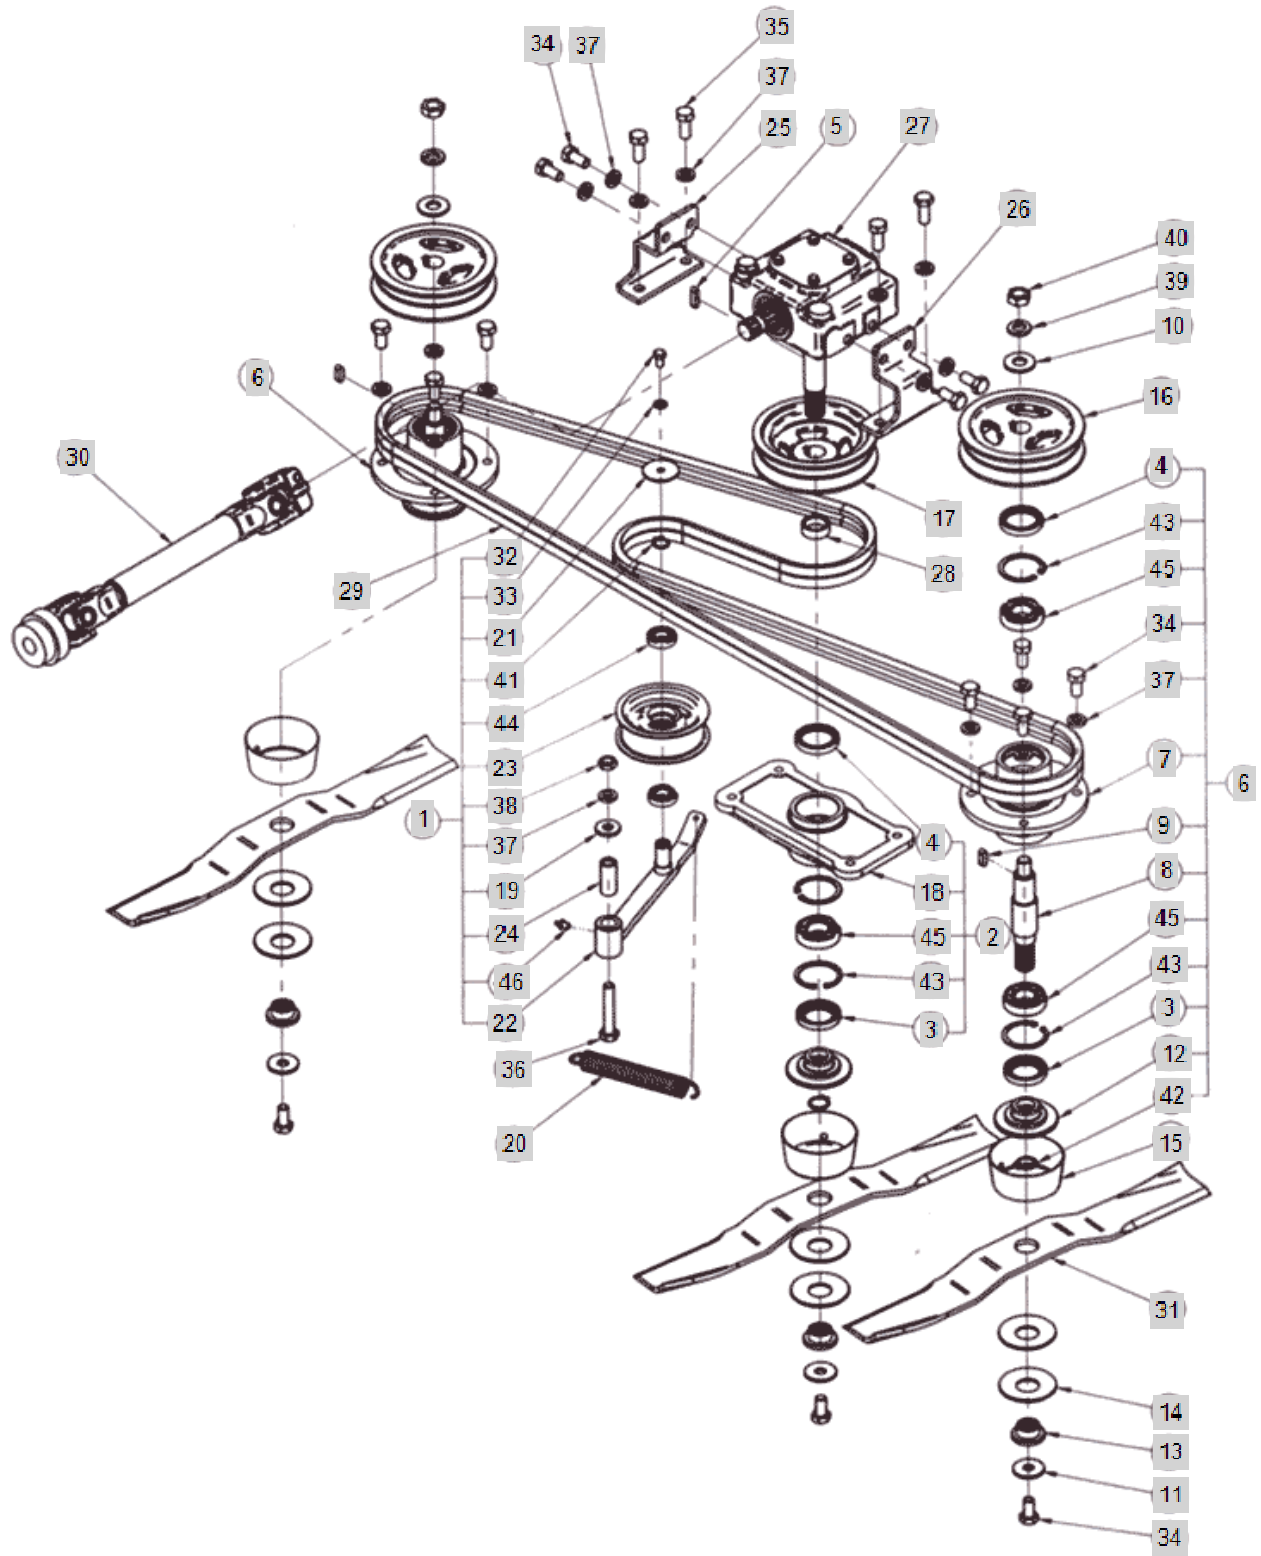

2020/02

FIG C004

ANSUNG MID
MOWER 60"

POWER LINE

Year/Month

2020/02

FIG C004		POWER LINE			Year/Month
ANSUNG MID MOWER 60"					2020/02
KeyNo.	Part Number	Part Name	Quantity	Other	
1	MW60-TS0000	TENSION ASSY	1		
2	MW60-SP1000	SPINDLE MID ASSY	1		
3	MW60-SP1020	OIL SEAL	2		
4	MW60-SP1030	OIL SEAL	2		
5	MW60-SP1040	KEY	1		
6	MW60-SP2000	SPINDLE ASS'Y	1		
7	MW60-SP2010	HUB RH	1		
8	MW60-SP2020	SPINDLE RH	1		
9	MW60-SP2030	KEY 7X7X22L	2		
10	MW60-SP2040	WASHER	2		
11	MW60-SP2050	WASHER	3		
12	MW60-SP5010	ADAPTER	2		
13	MW60-SP5020	ADAPTER	3		
14	MW60-SP5030	WASHER	6		
15	MW60-SP5040	BAFFLE	3		
16	MW60-SP6010	PULLEY RH LH	2		
17	MW60-SP6020	PULLEY MIDDLE	1		
18	MW60-SP1010	SPINDLE MID	1		
19	MW60-TS0010	SPACER	1		
20	MW60-TS0020	SPRING	1		
21	MW60-TS0120	COVER	1		
22	MW60-TS1000	TENSION BRACKET	1		
23	MW60-TS2010	PULLEY-TENSION	1		
24	MW60-FR0090	SPACER	1		
25	MW60-FR3010	SUPPORT LH	1		
26	MW60-FR3020	SUPPORT RH	1		
27	MW60-GB000A	GEAR BOX ASSY	1		
28	MW60-GB0150	SPACER	1		
29	MW60-VB0010	V-BELT	2		
30	J310-000A	JOINT ASSY	1		
31	MW60-BL0010	BLADE	3		
32	BH0833125X	SUB TO ->26013-080162 BOLT 8X15	1		
33	WS08M	SPRING WASHER	1		
34	BH1255125Z	BOLT(10.9T)	15		
35	BH1266125Z	BOLT(10.9T)	4		
36	BH12E6125Z	BOLT (10.9T)	1		
37	WS12M	SPRING WASHER	17		
38	NH12125Z	NUT	1		
39	WS16M	SPRING WASHER	2		
40	NH16150Z	NUT	2		
41	SN17N		1		
42	SN22M	SNAP RING	2		
43	SN52F	SNAP RING	4		
44	6003	BALL BEARING	2		
45	6205ZZ	BALL BEARING	3		