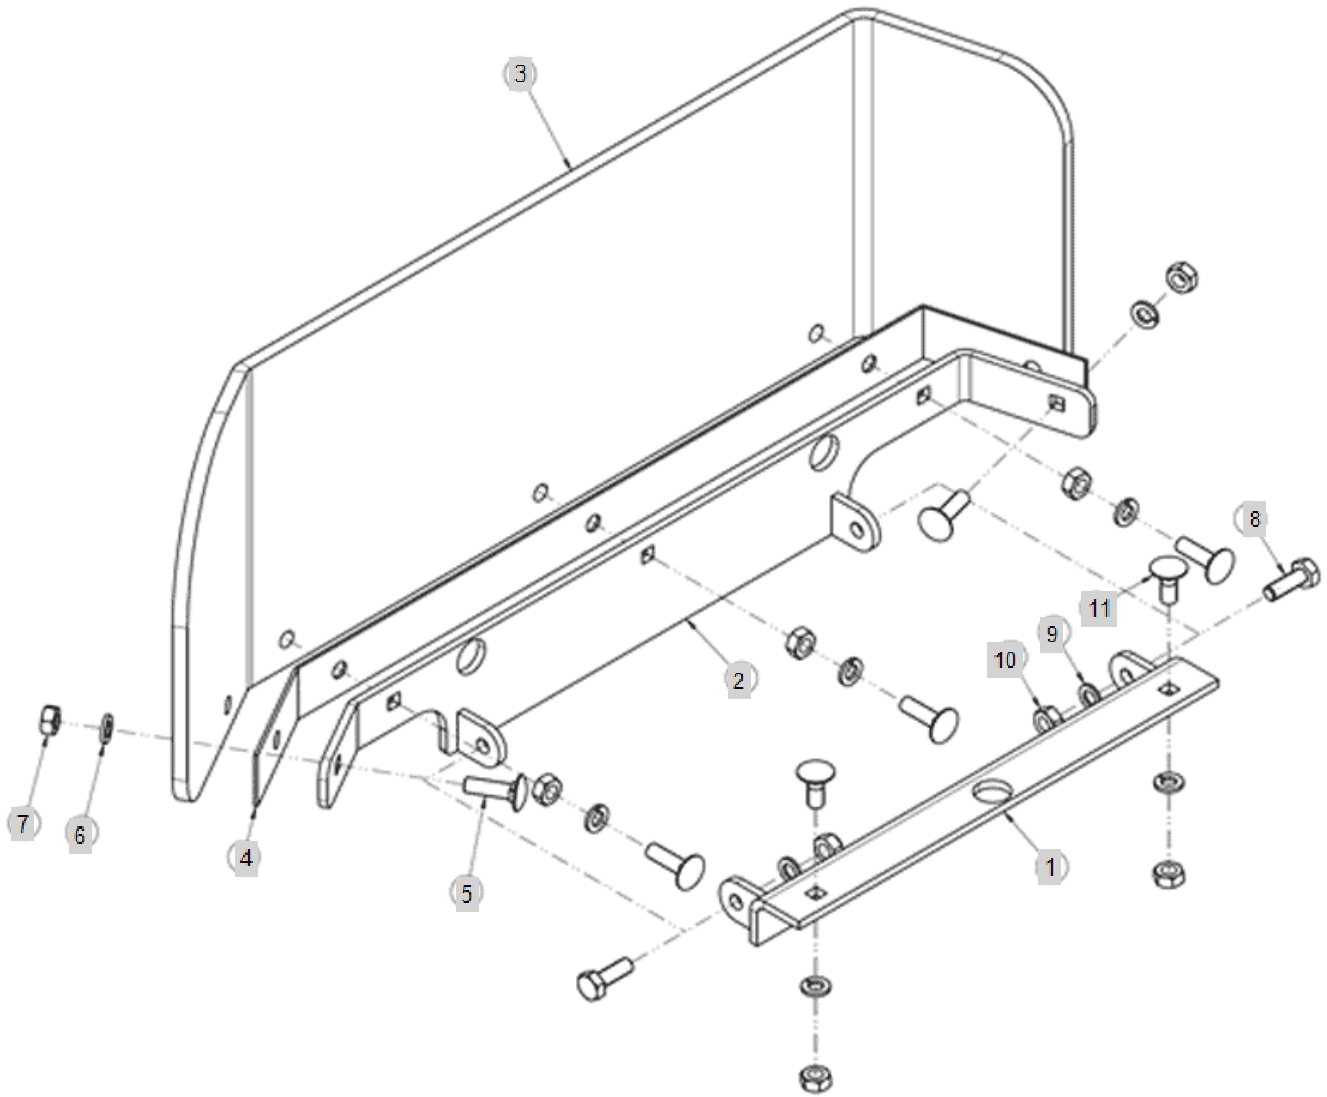

FIG C002

ANSUNG MID
MOWER 60"

SHUTTER ASSY

Year/Month

2020/02